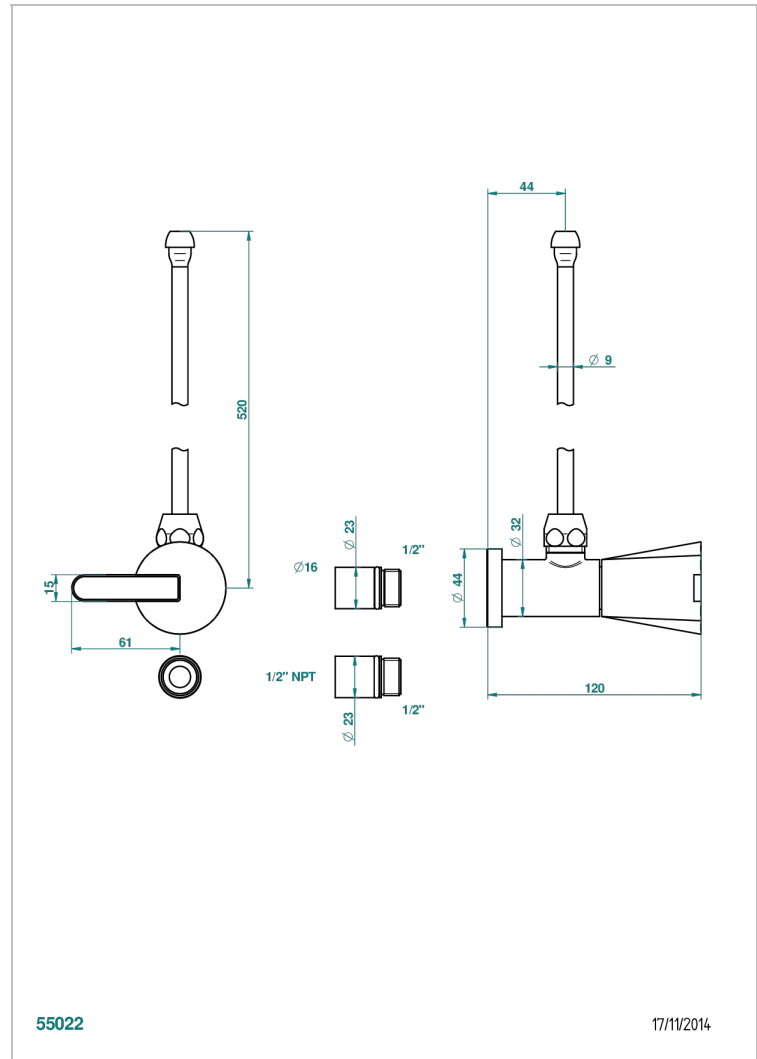

# METAMORPHOSE, CARBONO

G6C-181/SLA

Angle valve with 3/8 supply lavatory quick adaptor set

THG<sup>®</sup>  
PARIS

## CARACTERÍSTICAS

- Métamorphose, carbono
- Angle valve with 3/8 supply lavatory quick adaptor set