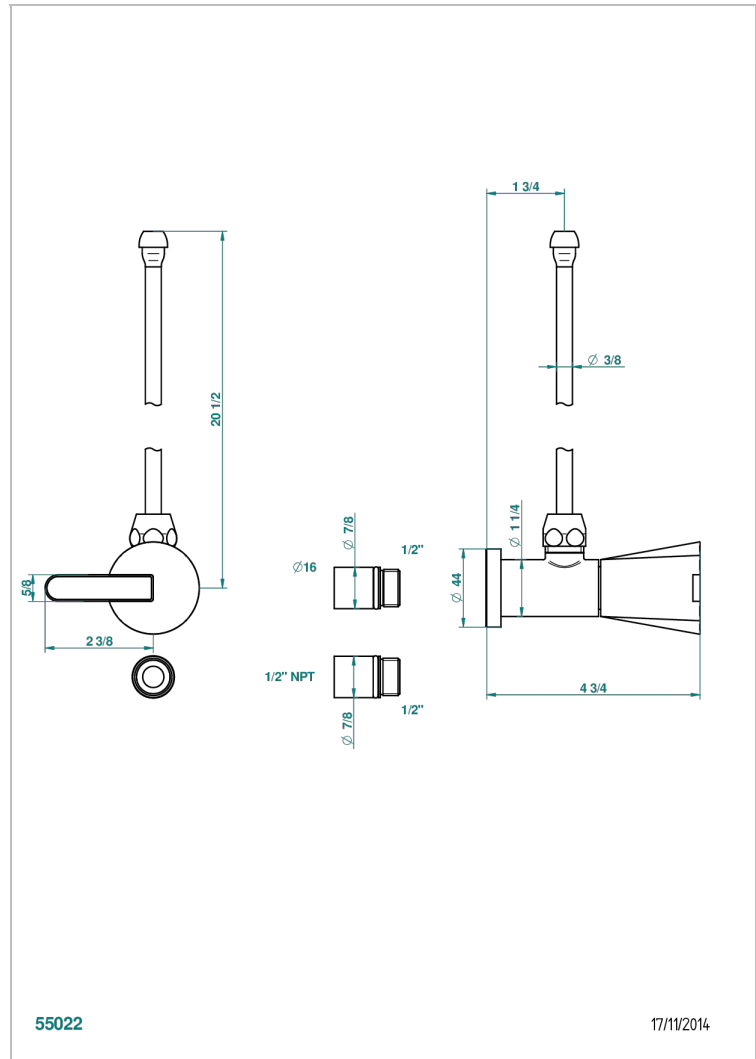

METAMORPHOSE, CARBONO

G6C-181/SLA

Angle valve with 3/8 supply lavatory quick adaptor set

THG[®]
PARIS

CARACTERÍSTICAS

- Métamorphose, carbono
- Angle valve with 3/8 supply lavatory quick adaptor set

ACABADOS DISPONIBLES