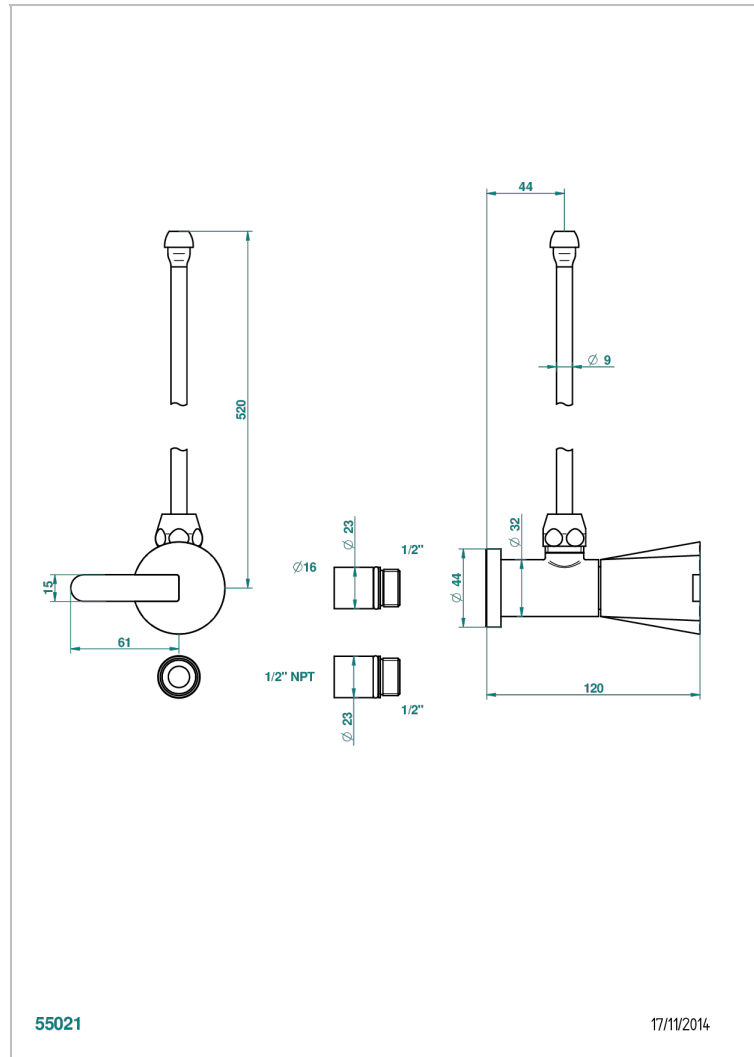

METAMORPHOSE CON MANETAS

G6B-181/SLA

Angle valve with 3/8 supply lavatory quick adaptor set

THG[®]
PARIS

55021

17/11/2014

CARACTERÍSTICAS

- Métamorphose con manetas
- Angle valve with 3/8 supply lavatory quick adaptor set