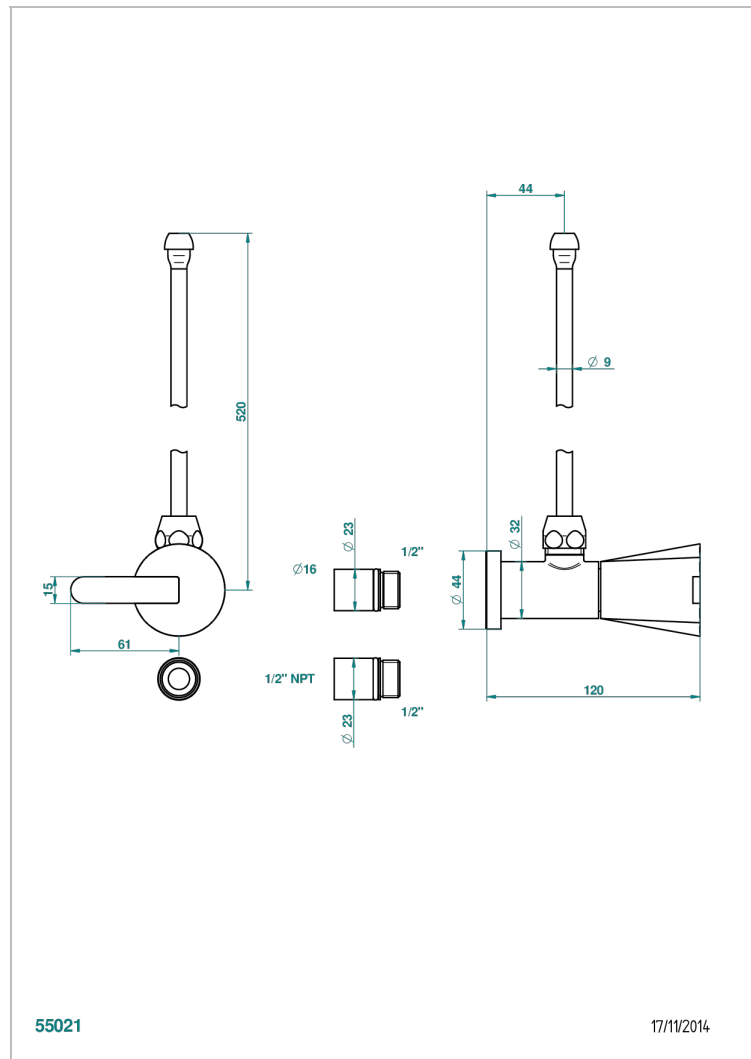

METAMORPHOSE WITH LEVER HANDLES

G6B-181/SLA

Angle supply valve with 3/8" adaptor set

CHARACTERISTIC

- Métamorphose with lever handles
- Angle supply valve with 3/8" adaptor set

AVAILABLE FINITIONS

Black ceram - D30
Blush PVD - H62
Brass color PVD - H49
Brown bronze color PVD - F33
Chrome polished - A02
Copper antique matt, coated - H07