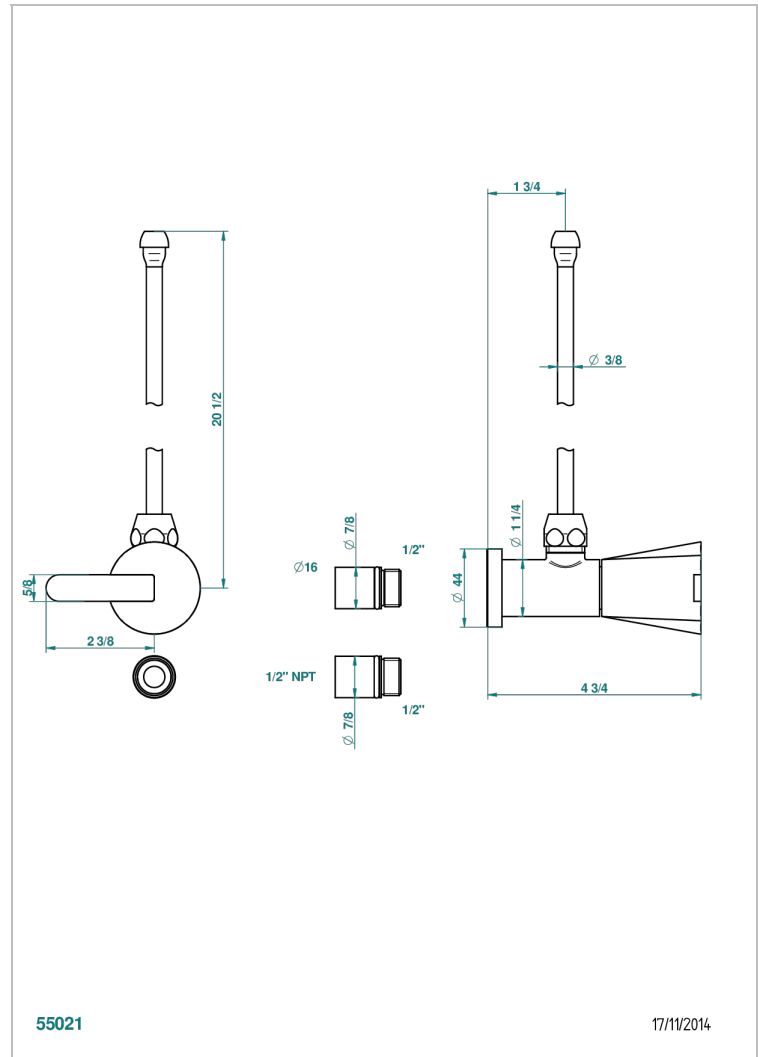

METAMORPHOSE CON MANETAS

G6B-181/SLA

Angle valve with 3/8 supply lavatory quick adaptor set

THG[®]
PARIS

CARACTERÍSTICAS

- Métamorphose con manetas
- Angle valve with 3/8 supply lavatory quick adaptor set

ACABADOS DISPONIBLES