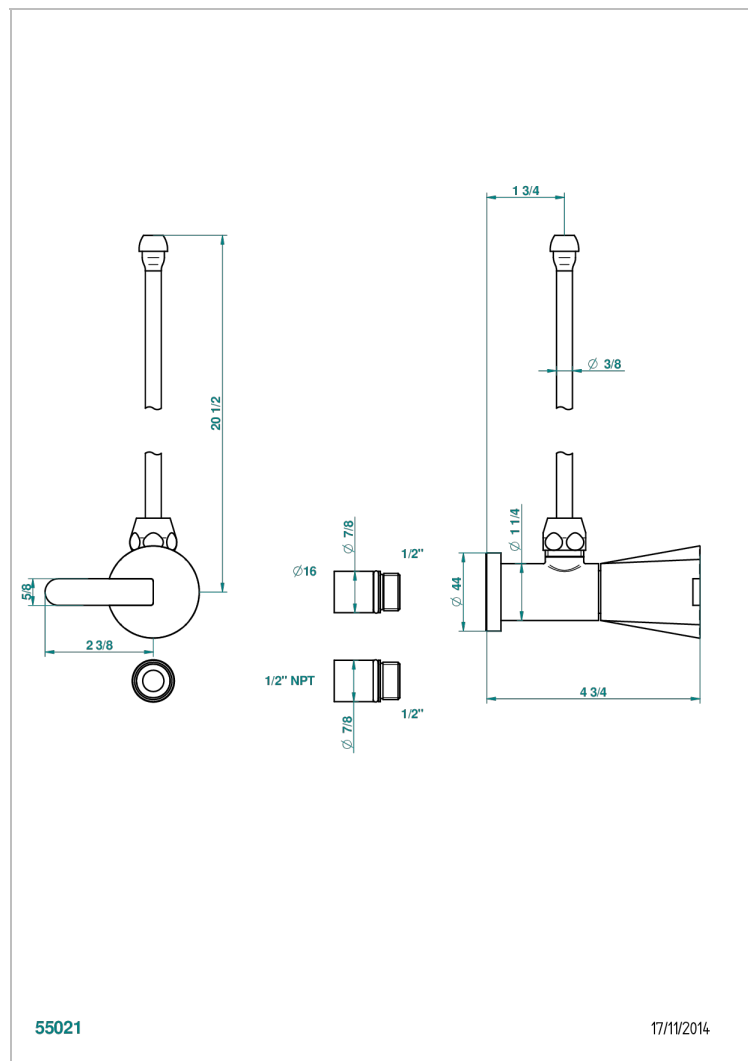

METAMORPHOSE WITH LEVER HANDLES

G6B-181/SLA

Angle supply valve with 3/8" adaptor set

CHARACTERISTIC

- Métamorphose with lever handles
- Angle supply valve with 3/8" adaptor set

AVAILABLE FINITIONS

Black ceram - D30
Blush PVD - H62
Brass color PVD - H49
Brown bronze color PVD - F33
Chrome polished - A02
Copper antique matt, coated - H07