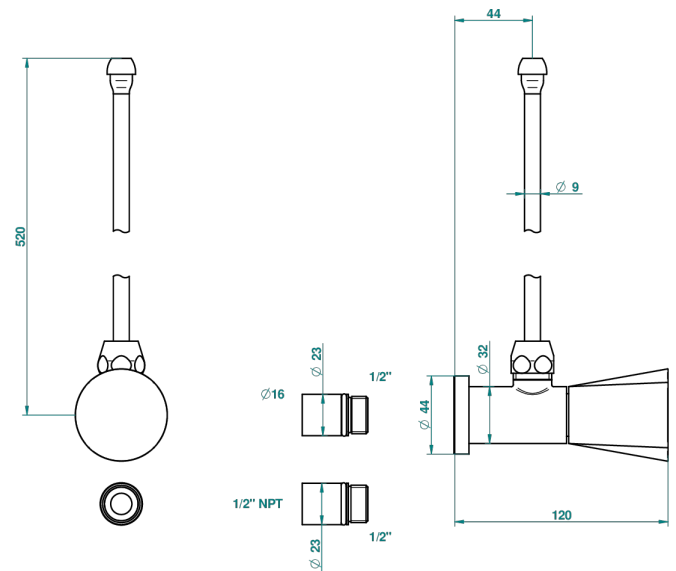

METAMORPHOSE

G6A-181/SLA

Angle valve with 3/8 supply lavatory quick adaptor set

THG[®]
PARIS

55018

17/11/2014

CARACTERÍSTICAS

- Métamorphose
- Angle valve with 3/8 supply lavatory quick adaptor set