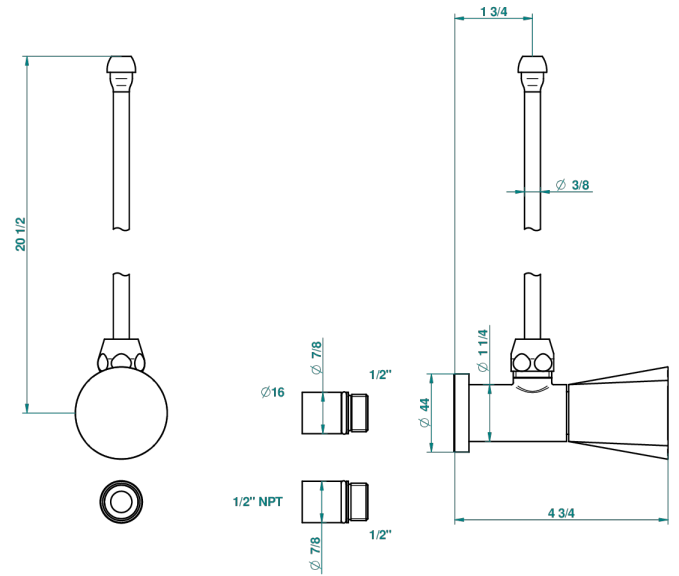

METAMORPHOSE

G6A-181/SLA

Angle valve with 3/8 supply lavatory quick adaptor set

THG[®]
PARIS

55018

17/11/2014

CARACTERÍSTICAS

- Métamorphose
- Angle valve with 3/8 supply lavatory quick adaptor set