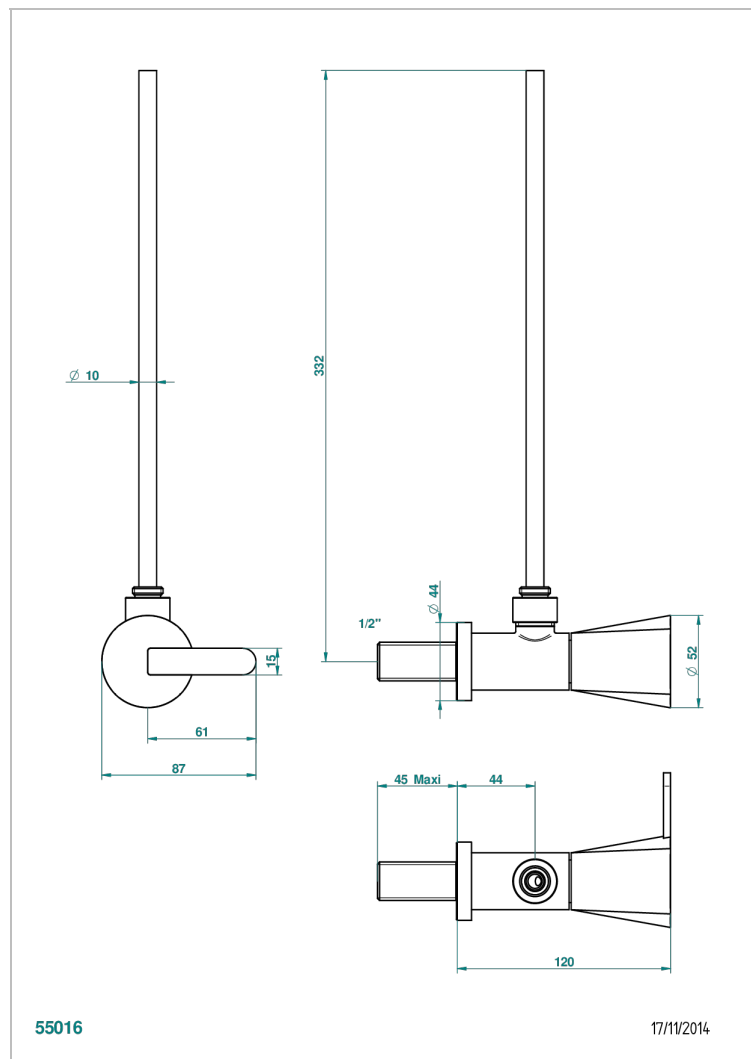

METAMORPHOSE BLACK CERAMIC

G6D-181/S

1/2" stylised adjustable stop cock with 30 cm tube

CHARACTERISTIC

- Métamorphose Black Ceramic
- 1/2" stylised adjustable stop cock with 30 cm tube

AVAILABLE FINITIONS

Antique nickel - H28
Black ceram - D30
Blush PVD - H62
Brass color PVD - H49
Brown bronze color PVD - F33
Gold color PVD - H52

Nickel color PVD - H55
Polished chrome (color finish) - A02
Polished gold (color finish) - F01
Polished nickel - B01
Soft gold - F30
Soft matt gold - F31

Umber PVD - H66
Varnished matt antique red copper
(color finish) - H07