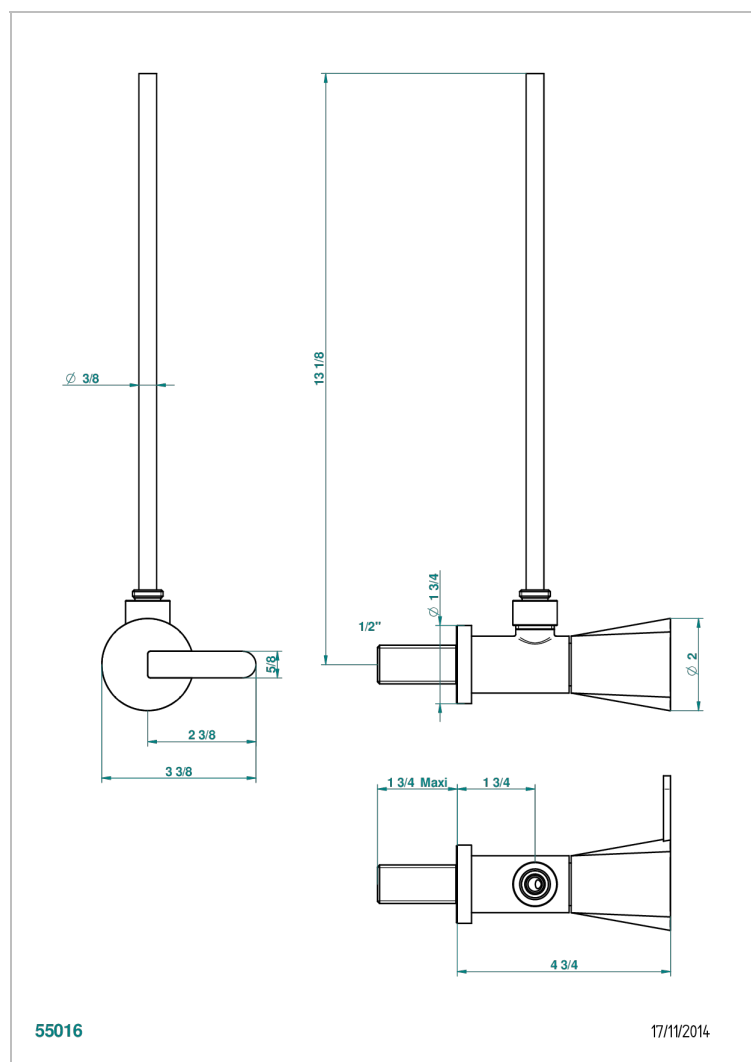

# METAMORPHOSE BLACK CERAMIC

G6D-181/S

1/2" stylised adjustable stop cock with 30 cm tube

## CHARACTERISTIC

- Métamorphose Black Ceramic
- 1/2" stylised adjustable stop cock with 30 cm tube