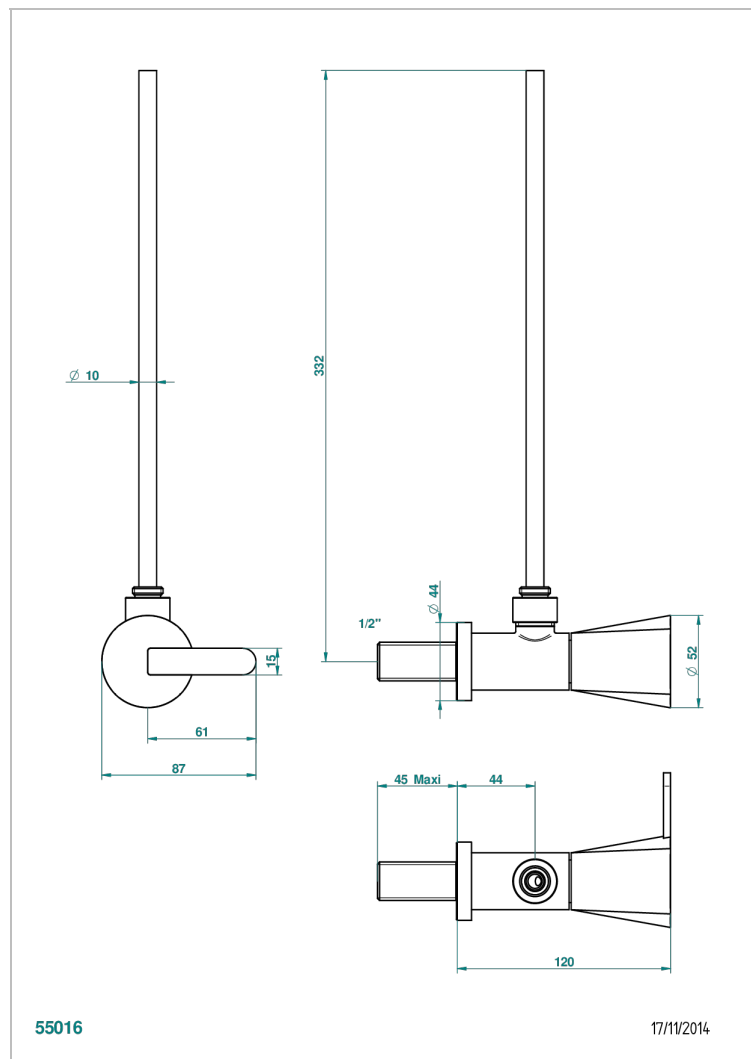

METAMORPHOSE BLACK CERAMIC

G6D-181/S

1/2" stylised adjustable stop cock with 30 cm tube

55016

17/11/2014

CHARACTERISTIC

- Métamorphose Black Ceramic
- 1/2" stylised adjustable stop cock with 30 cm tube

AVAILABLE FINITIONS