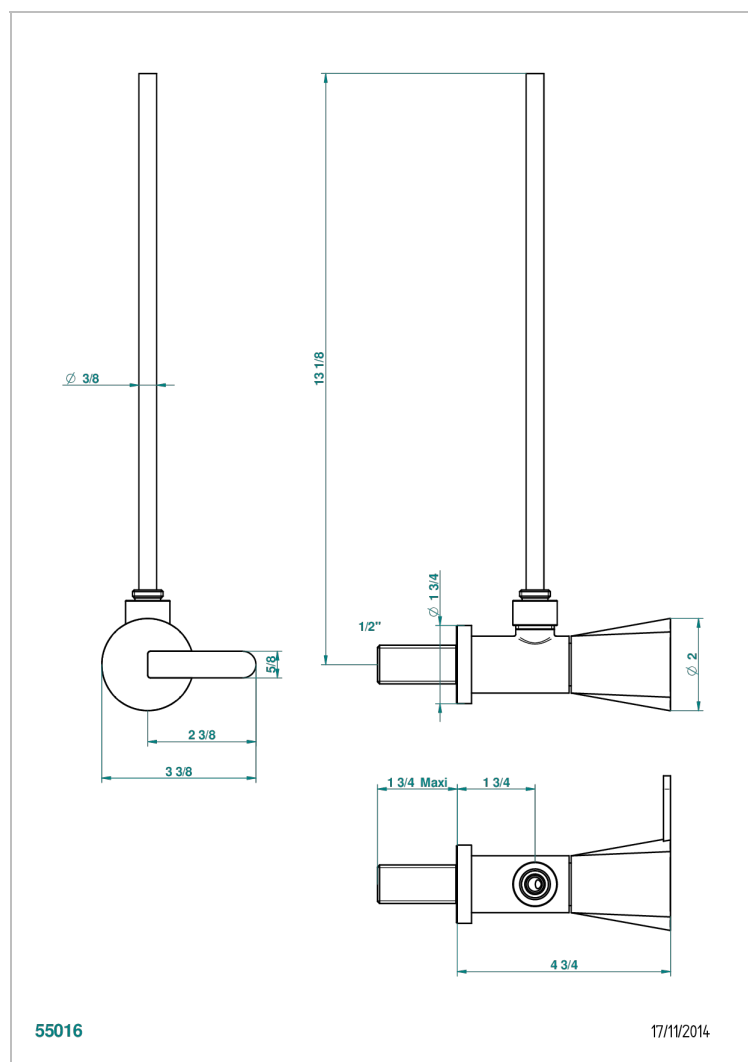

METAMORPHOSE BLACK CERAMIC

G6D-181/S

1/2" stylised adjustable stop cock with 30 cm tube

CHARACTERISTIC

- Métamorphose Black Ceramic
- 1/2" stylised adjustable stop cock with 30 cm tube

AVAILABLE FINITIONS

Antique nickel - H28
Black ceram - D30
Blush PVD - H62
Brass color PVD - H49
Brown bronze color PVD - F33
Gold color PVD - H52

Nickel color PVD - H55
Polished chrome (color finish) - A02
Polished gold (color finish) - F01
Polished nickel - B01
Soft gold - F30
Soft matt gold - F31

Umber PVD - H66
Varnished matt antique red copper
(color finish) - H07