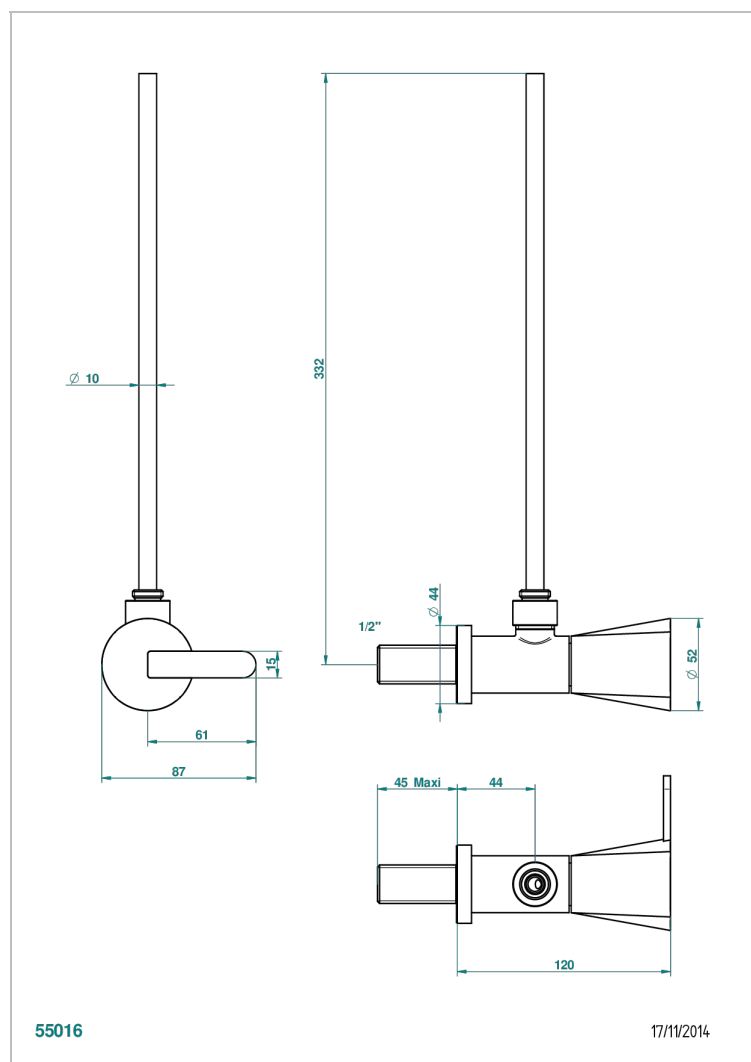

METAMORPHOSE BLACK CERAMIC

G6D-181/S

1/2" stylised adjustable stop cock with 30 cm tube

CHARACTERISTIC

- Métamorphose Black Ceramic
- 1/2" stylised adjustable stop cock with 30 cm tube

AVAILABLE FINITIONS

Antique nickel - H28
Black ceram - D30
Blush PVD - H62
Brass color PVD - H49
Brown bronze color PVD - F33
Gold color PVD - H52

Nickel color PVD - H55
Polished chrome (color finish) - A02
Polished gold (color finish) - F01
Polished nickel - B01
Soft gold - F30
Soft matt gold - F31

Umber PVD - H66
Varnished matt antique red copper
(color finish) - H07