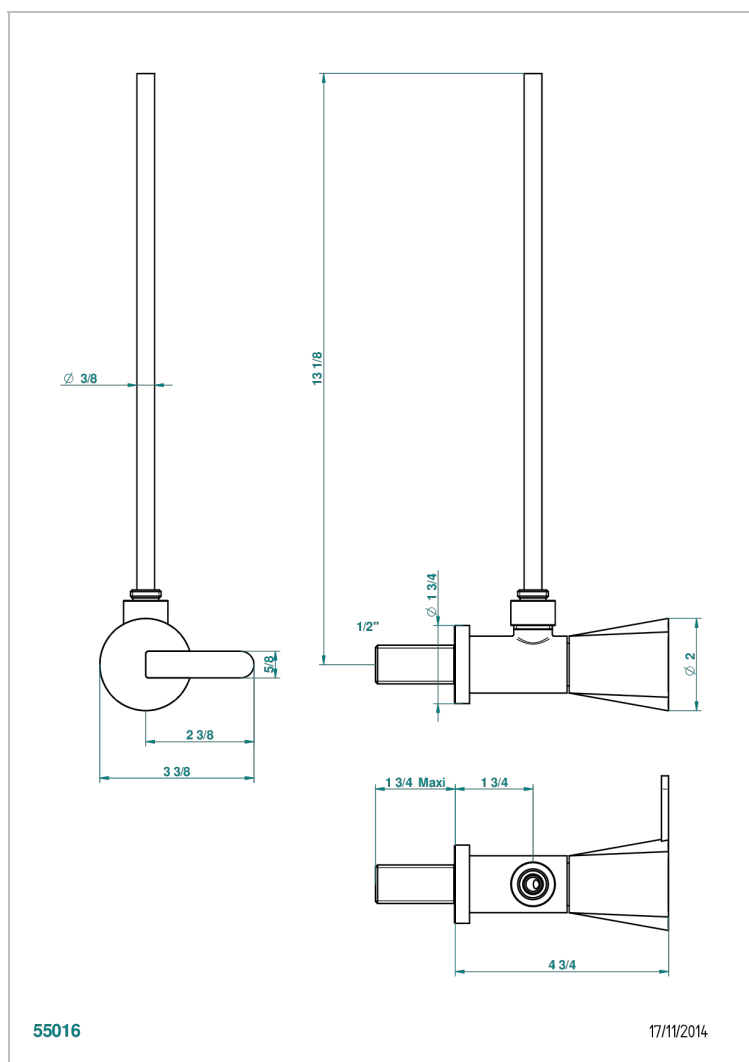

# METAMORPHOSE BLACK CERAMIC

G6D-181/S

1/2" stylised adjustable stop cock with 30 cm tube

## CHARACTERISTIC

- Métamorphose Black Ceramic
- 1/2" stylised adjustable stop cock with 30 cm tube