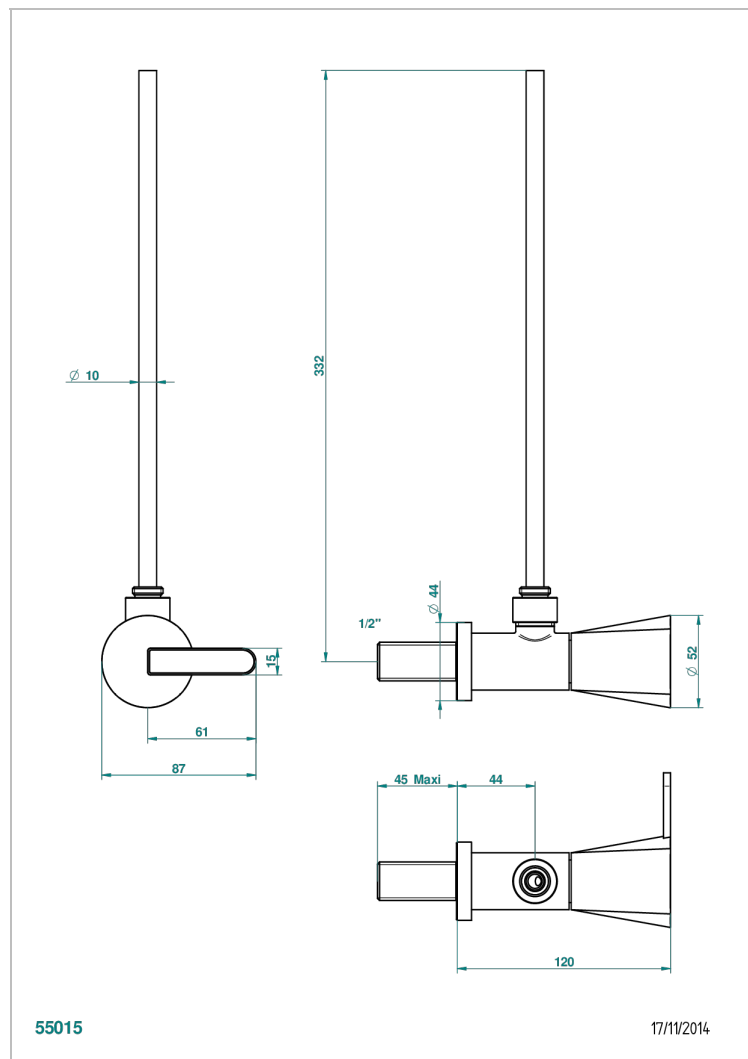

METAMORPHOSE CARBON

G6C-181/S

1/2" stylised adjustable stop cock with 30 cm tube

CHARACTERISTIC

- Métamorphose Carbon
- 1/2" stylised adjustable stop cock with 30 cm tube

AVAILABLE FINITIONS

Antique nickel - H28
Black ceram - D30
Blush PVD - H62
Brass color PVD - H49
Brown bronze color PVD - F33
Gold color PVD - H52

Nickel color PVD - H55
Polished chrome (color finish) - A02
Polished gold (color finish) - F01
Polished nickel - B01
Soft gold - F30
Soft matt gold - F31

Umber PVD - H66
Varnished matt antique red copper
(color finish) - H07