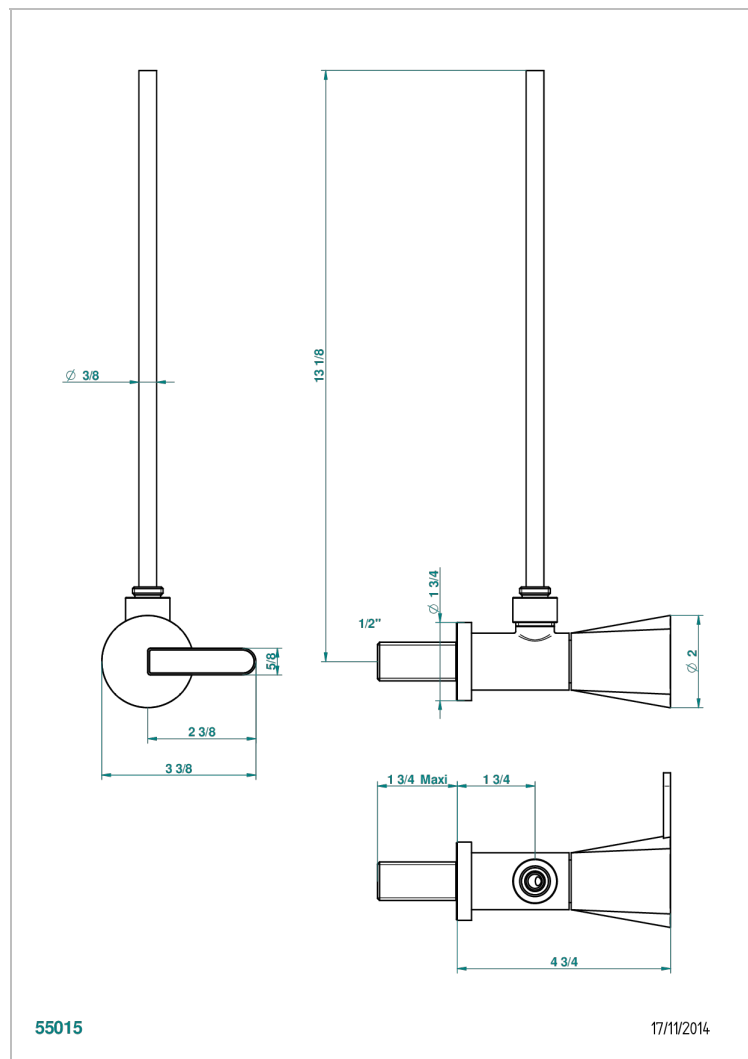

METAMORPHOSE CARBON

G6C-181/S

1/2" stylised adjustable stop cock with 30 cm tube

CHARACTERISTIC

- Métamorphose Carbon
- 1/2" stylised adjustable stop cock with 30 cm tube

AVAILABLE FINITIONS

Antique nickel - H28
Black ceram - D30
Blush PVD - H62
Brass color PVD - H49
Brown bronze color PVD - F33
Gold color PVD - H52

Nickel color PVD - H55
Polished chrome (color finish) - A02
Polished gold (color finish) - F01
Polished nickel - B01
Soft gold - F30
Soft matt gold - F31

Umber PVD - H66
Varnished matt antique red copper
(color finish) - H07