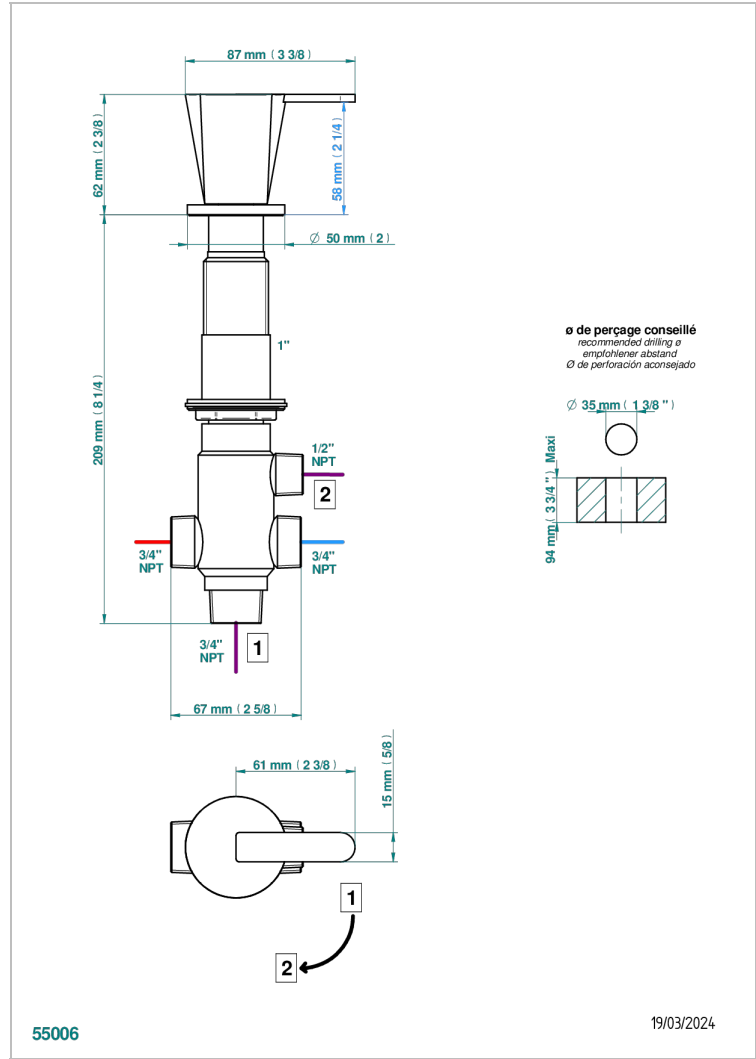

METAMORPHOSE WHITE CERAMIC

G6E-50/4/VG

Rim mounted 4 way diverter : 2 inlets and 2 outlets

CHARACTERISTIC

- Métamorphose White Ceramic
- Rim mounted 4 way diverter : 2 inlets and 2 outlets

AVAILABLE FINITIONS