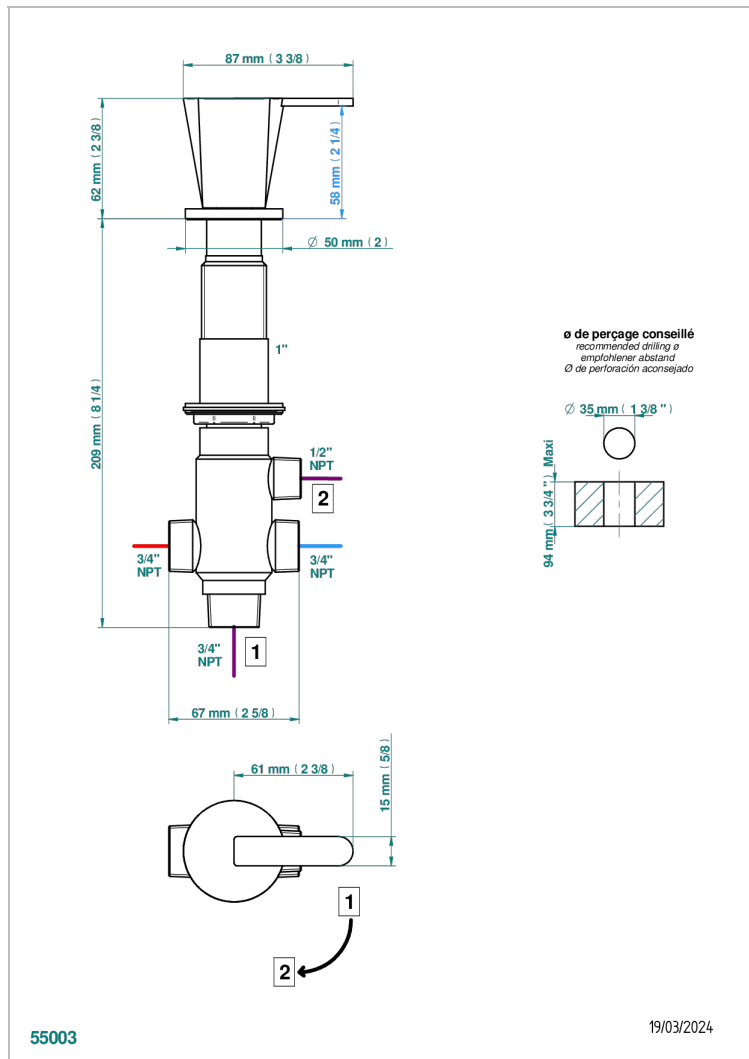

# METAMORPHOSE BLACK CERAMIC

G6D-50/4/VG

Rim mounted 4 way diverter : 2 inlets and 2 outlets

## CHARACTERISTIC

- Métamorphose Black Ceramic
- Rim mounted 4 way diverter : 2 inlets and 2 outlets