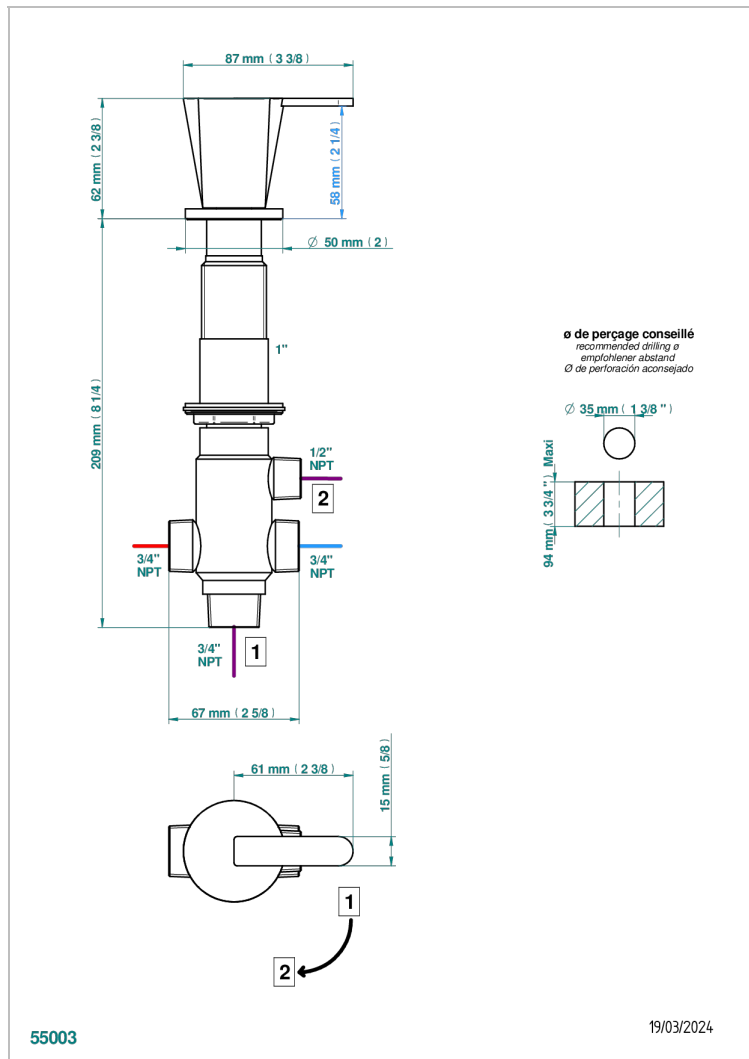

METAMORPHOSE BLACK CERAMIC

G6D-504VGUS

2-function deck diverter with trim

CHARACTERISTIC

- Métamorphose Black Ceramic
- 2-function deck diverter with trim

AVAILABLE FINITIONS

Black ceram - D30
Blush PVD - H62
Brass color PVD - H49
Brown bronze color PVD - F33
Chrome polished - A02
Copper antique matt, coated - H07