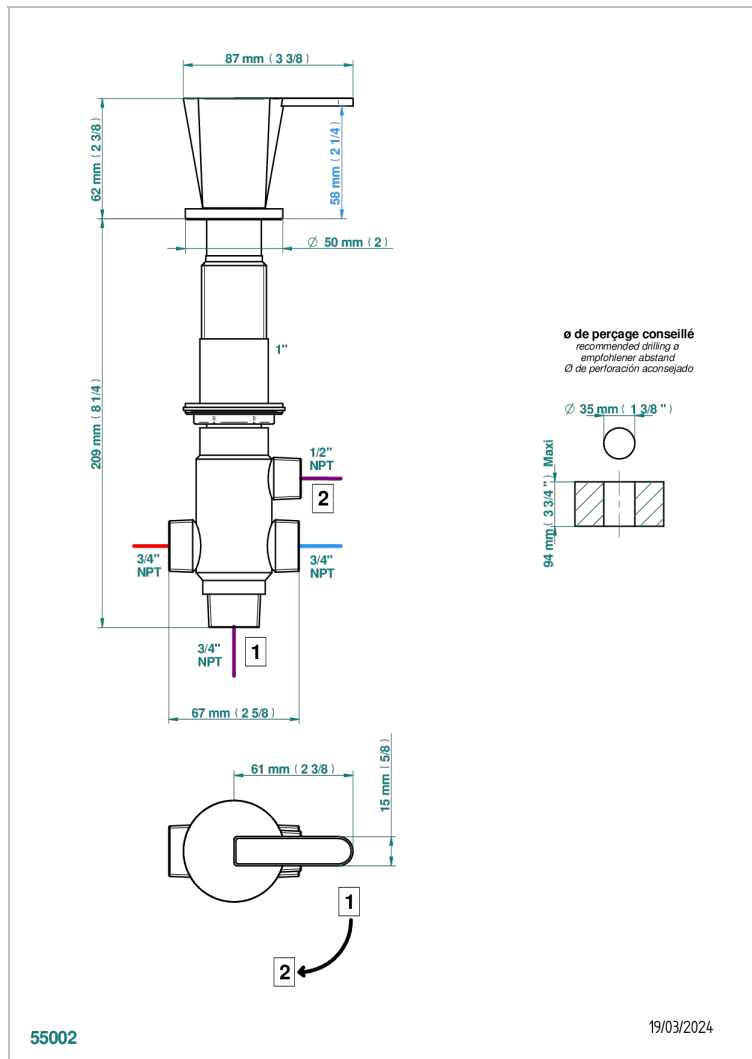

METAMORPHOSE CARBON

G6C-50/4/VG

Rim mounted 4 way diverter : 2 inlets and 2 outlets

CHARACTERISTIC

- Métamorphose Carbon
- Rim mounted 4 way diverter : 2 inlets and 2 outlets

AVAILABLE FINITIONS

Antique nickel - H28
Black ceram - D30
Blush PVD - H62
Brass color PVD - H49
Brown bronze color PVD - F33
Gold color PVD - H52