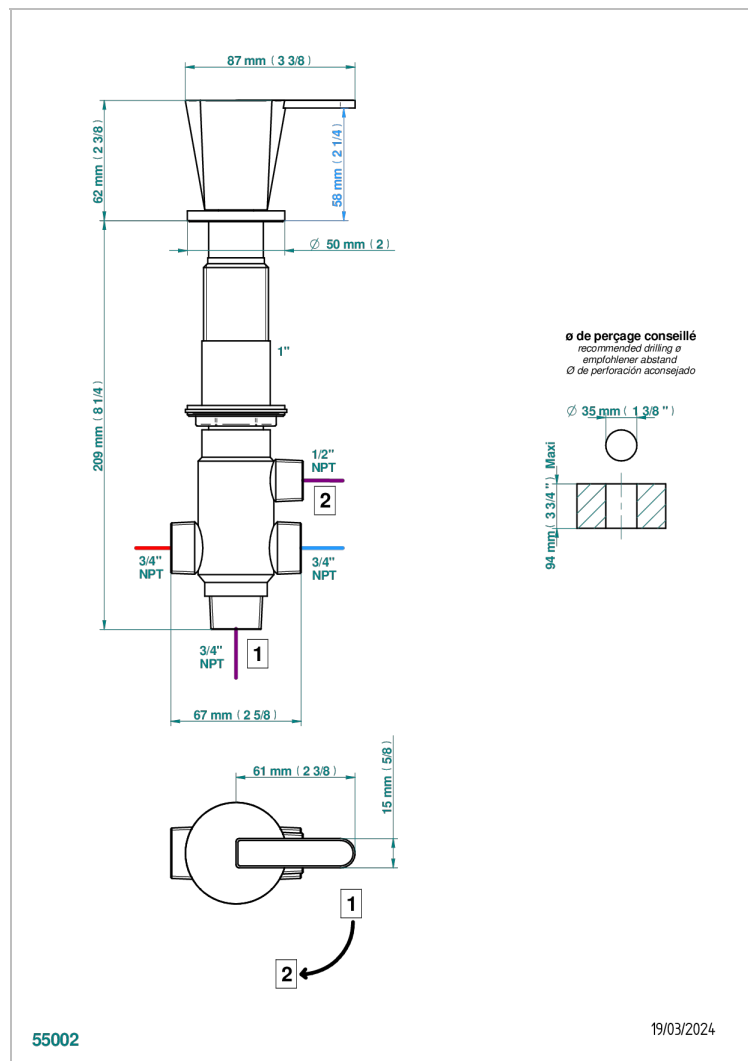

METAMORPHOSE CARBON

G6C-50/4/VG

Rim mounted 4 way diverter : 2 inlets and 2 outlets

CHARACTERISTIC

- Métamorphose Carbon
- Rim mounted 4 way diverter : 2 inlets and 2 outlets

AVAILABLE FINITIONS

Antique nickel - H28
Black ceram - D30
Blush PVD - H62
Brass color PVD - H49
Brown bronze color PVD - F33
Gold color PVD - H52