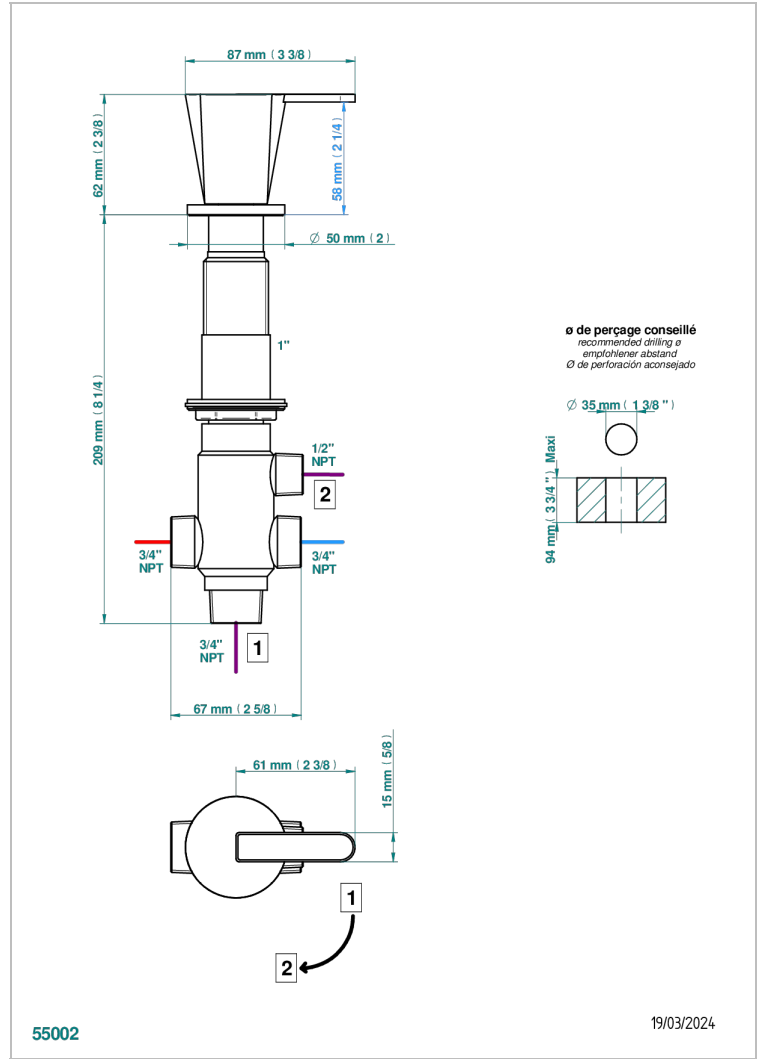

METAMORPHOSE CARBON

G6C-504VGUS

2-function deck diverter with trim

CHARACTERISTIC

- Métamorphose Carbon
- 2-function deck diverter with trim

AVAILABLE FINITIONS

Black ceram - D30
Blush PVD - H62
Brass color PVD - H49
Brown bronze color PVD - F33
Chrome polished - A02
Copper antique matt, coated - H07