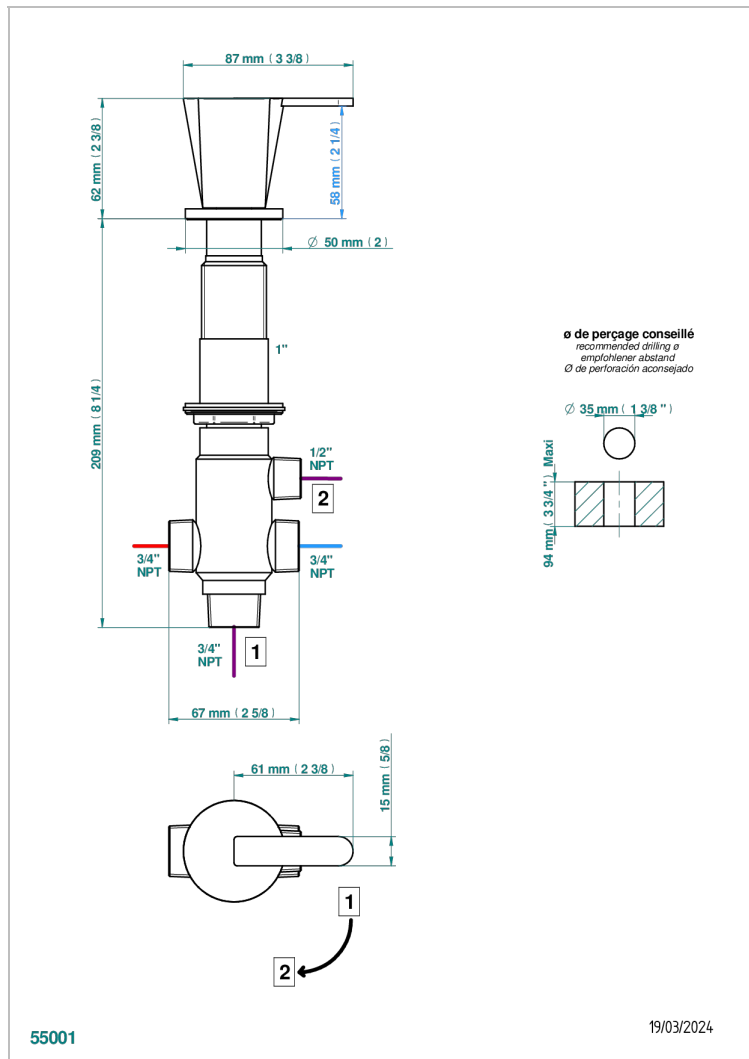

METAMORPHOSE WITH LEVER HANDLES

G6B-504VGUS

2-function deck diverter with trim

CHARACTERISTIC

- Métamorphose with lever handles
- 2-function deck diverter with trim

AVAILABLE FINITIONS

Black ceram - D30

Blush PVD - H62