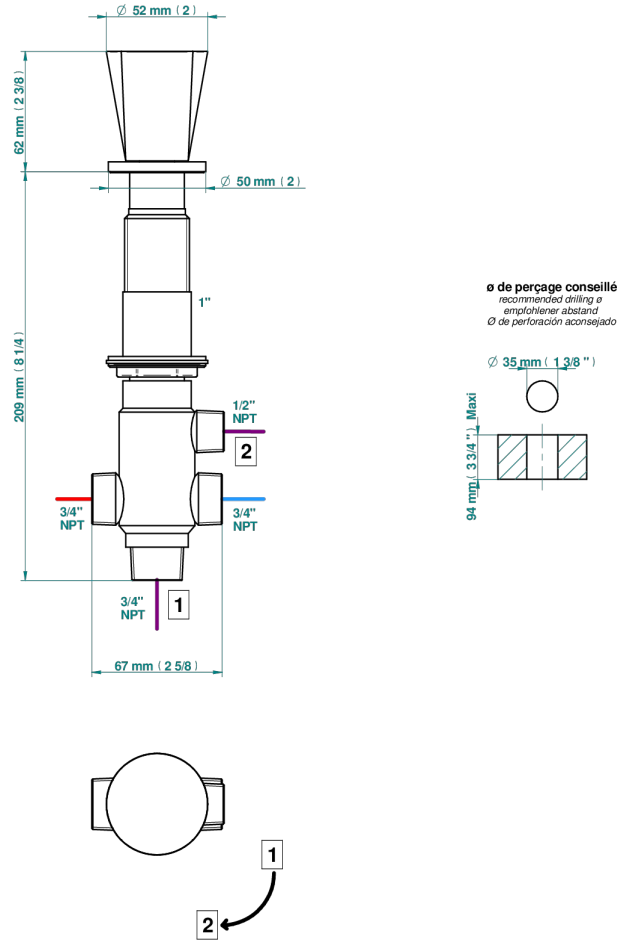

METAMORPHOSE

G6A-50/4/VG

Rim mounted 4 way diverter : 2 inlets and 2 outlets

55000

19/03/2024

CHARACTERISTIC

- Métamorphose
- Rim mounted 4 way diverter : 2 inlets and 2 outlets

AVAILABLE FINITIONS