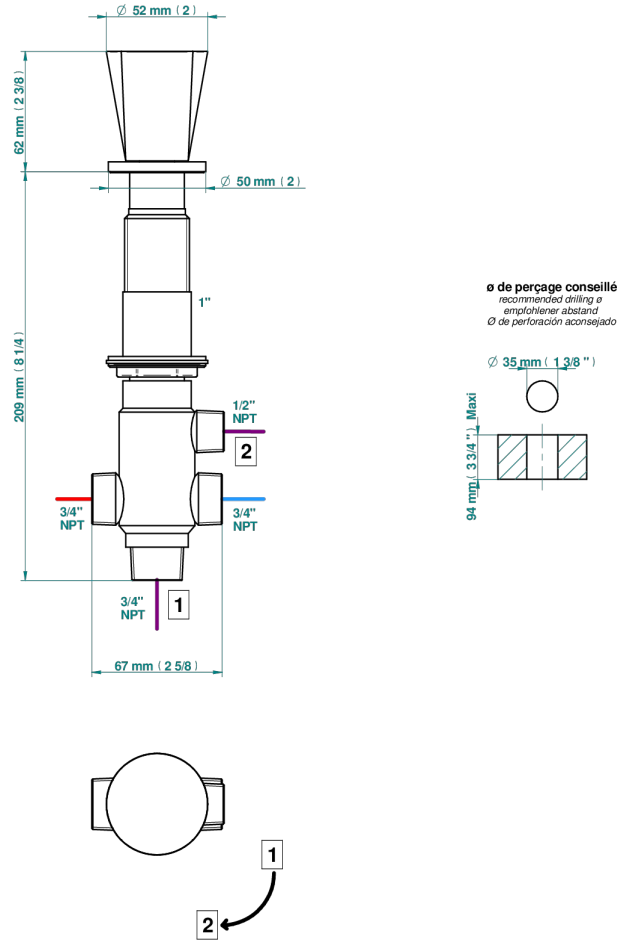

METAMORPHOSE

G6A-504VGUS

2-function deck diverter with trim

55000

19/03/2024

CHARACTERISTIC

- Métamorphose
- 2-function deck diverter with trim

AVAILABLE FINITIONS