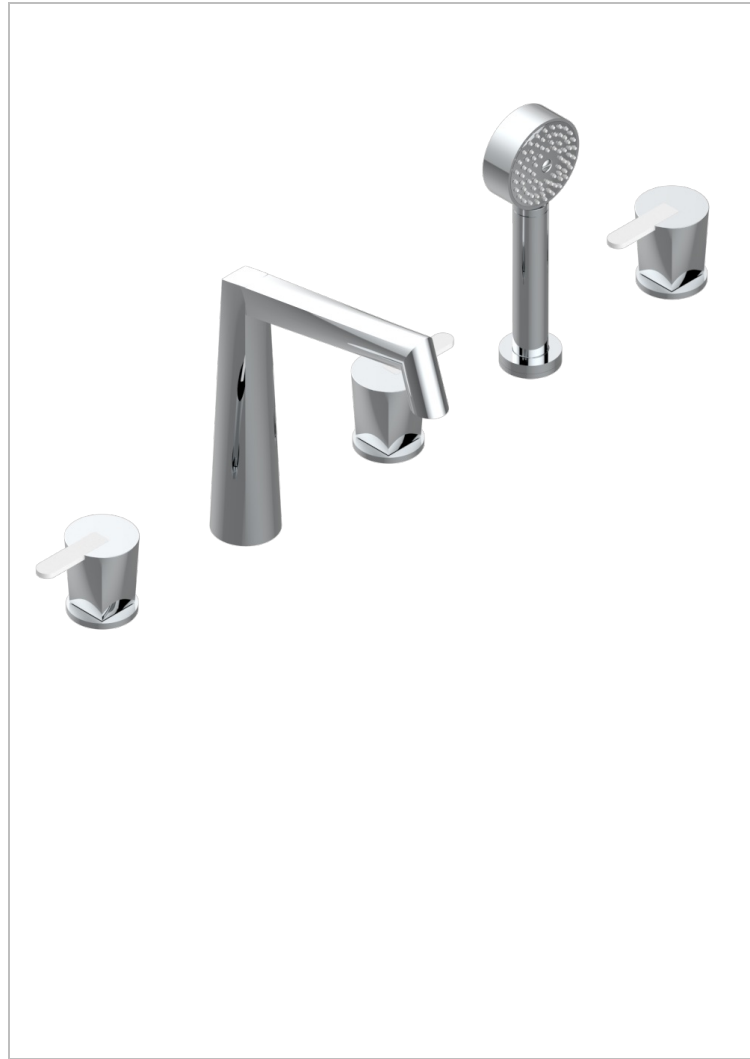

METAMORPHOSE WHITE CERAMIC

G6E-1132US

Roman tub set with 2 x 3/4" valves and rim mounted ceramic mixer with progressive cartridge and handshower

CHARACTERISTIC

- Métamorphose White Ceramic
- Roman tub set with 2 x 3/4" valves and rim mounted ceramic mixer with progressive cartridge and handshower

TECHNICAL SPECS

- Recommandé : 3 bars (max. 5 bars) - Advised : 43,5 psi (max. 72 psi)
- Bec : 50 l/min à 3 bars - Douchette : 9,5 l/min à bars
- Spout : 13,2 gpm at 43.5 psi - Handshower : 2.5 gpm at 43.5 psi

AVAILABLE FINITIONS

Black ceram - D30
Blush PVD - H62
Brass color PVD - H49
Brown bronze color PVD - F33
Chrome polished - A02
Copper antique matt, coated - H07

Gold color PVD - H52
Gold mat - F07
Gold polished - F01
Graphite PVD - H64
Light coated bronze - D01
Matt Umber PVD - H67

Matt blush PVD - H60
Matt brass color PVD - H50
Matt brown bronze color PVD - F34
Matt chrome (American satin) - CO2
Matt gold color PVD - H53
Matt graphite PVD - H65

Matt nickel (American satin) - CO1
Matt nickel color PVD - H56
Nickel antique / Sovereign - H28
Nickel color PVD - H55
Nickel polished - B01
Soft gold - F30