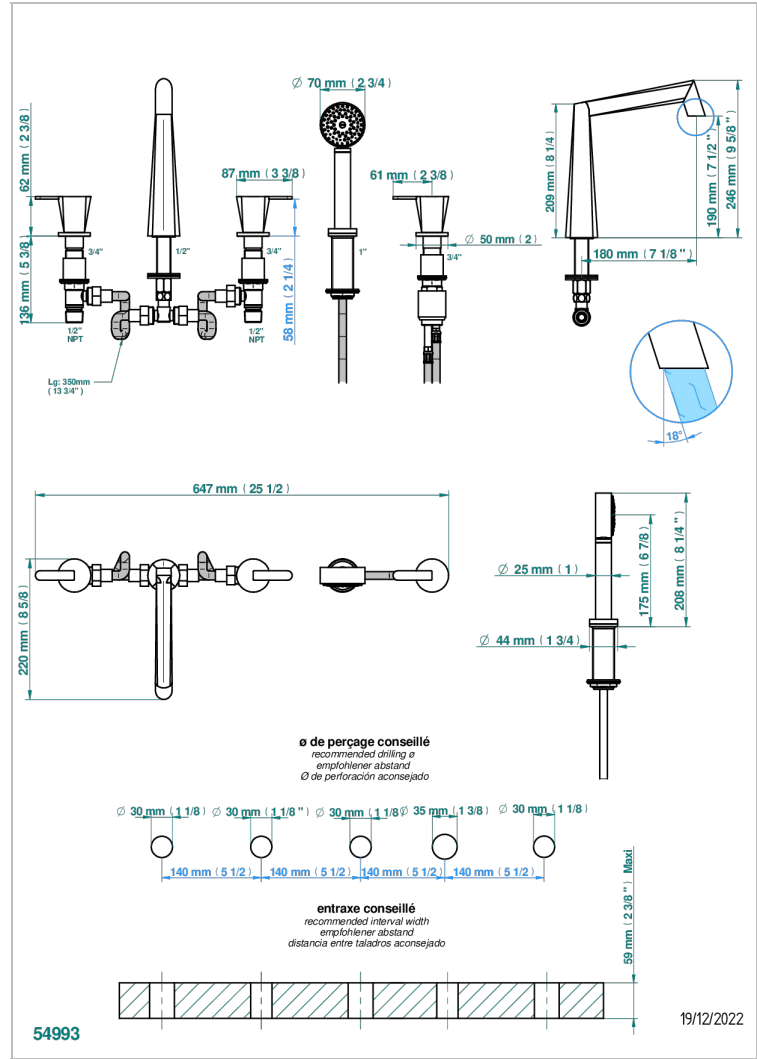

METAMORPHOSE WHITE CERAMIC

G6E-1132US

Roman tub set with 2 x 3/4" valves and rim mounted ceramic mixer with progressive cartridge and handshower

CHARACTERISTIC

- Métamorphose White Ceramic
- Roman tub set with 2 x 3/4" valves and rim mounted ceramic mixer with progressive cartridge and handshower

TECHNICAL SPECS

- Recommandé : 3 bars (max. 5 bars) - Advised : 43,5 psi (max. 72 psi)
- Bec : 50 l/min à 3 bars - Douchette : 9,5 l/min à bars
- Spout : 13,2 gpm at 43.5 psi - Handshower : 2.5 gpm at 43.5 psi