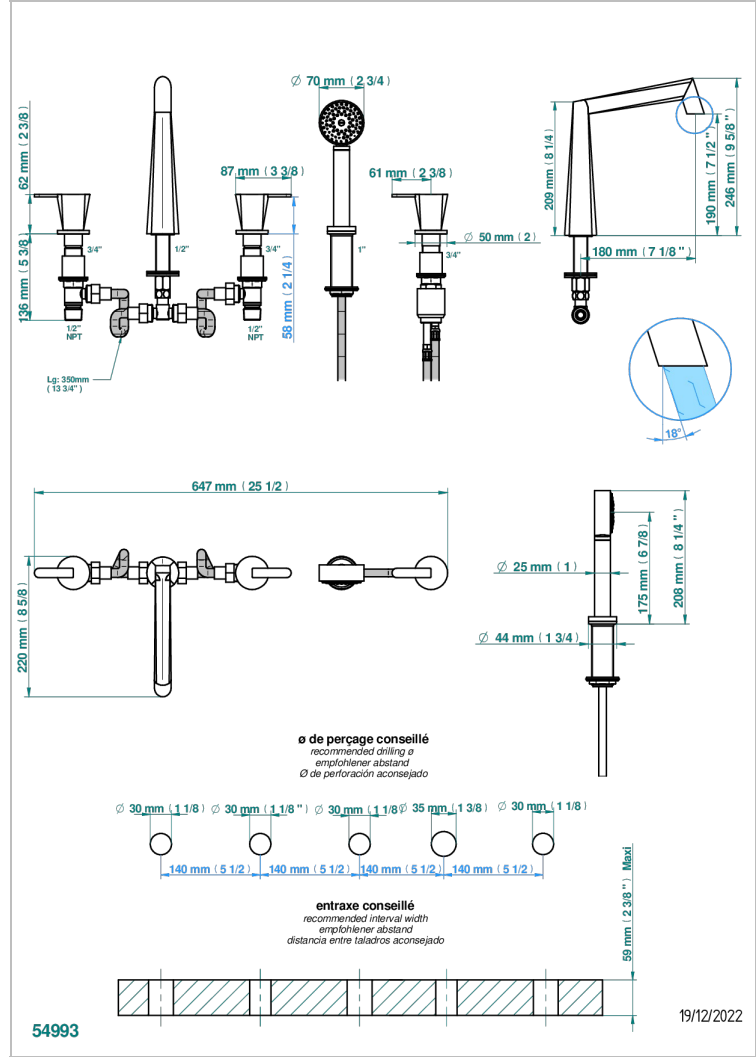

# METAMORPHOSE WHITE CERAMIC

G6E-1132

5-hole bath/shower mixer with goliath spout, 2 x 3/4" valves, and rim mounted handshower supplied by progressive cartridge mixer

## CHARACTERISTIC

- Métamorphose White Ceramic
- 5-hole bath/shower mixer with goliath spout, 2 x 3/4" valves, and rim mounted handshower supplied by progressive cartridge mixer

## TECHNICAL SPECS

- Recommandé : 3 bars (max. 5 bars) - Advised : 43,5 psi (max. 72 psi)
- Bec : 50 l/min à 3 bars - Douchette : 9,5 l/min à bars
- Spout : 13,2 gpm at 43.5 psi - Handshower : 2.5 gpm at 43.5 psi