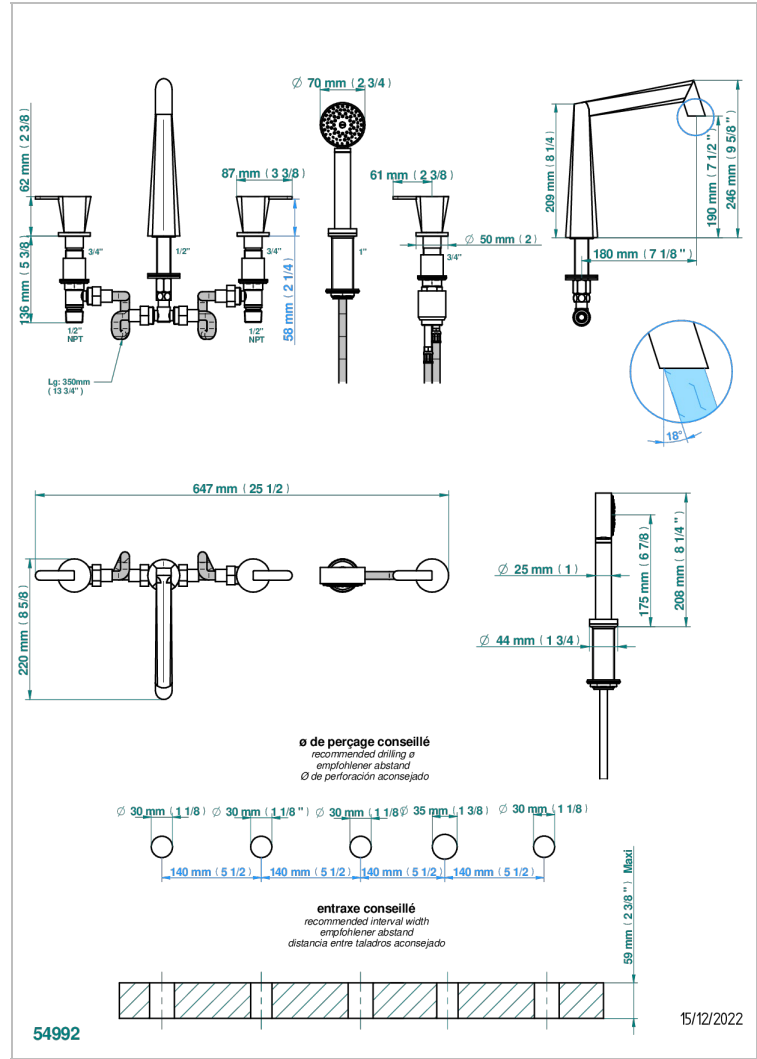

METAMORPHOSE BLACK CERAMIC

G6D-1132US

Roman tub set with 2 x 3/4" valves and rim mounted ceramic mixer with progressive cartridge and handshower

CHARACTERISTIC

- Métamorphose Black Ceramic
- Roman tub set with 2 x 3/4" valves and rim mounted ceramic mixer with progressive cartridge and handshower

TECHNICAL SPECS

- Recommandé : 3 bars (max. 5 bars) - Advised : 43,5 psi (max. 72 psi)
- Bec : 50 l/min à 3 bars - Douchette : 9,5 l/min à bars
- Spout : 13,2 gpm at 43.5 psi - Handshower : 2.5 gpm at 43.5 psi