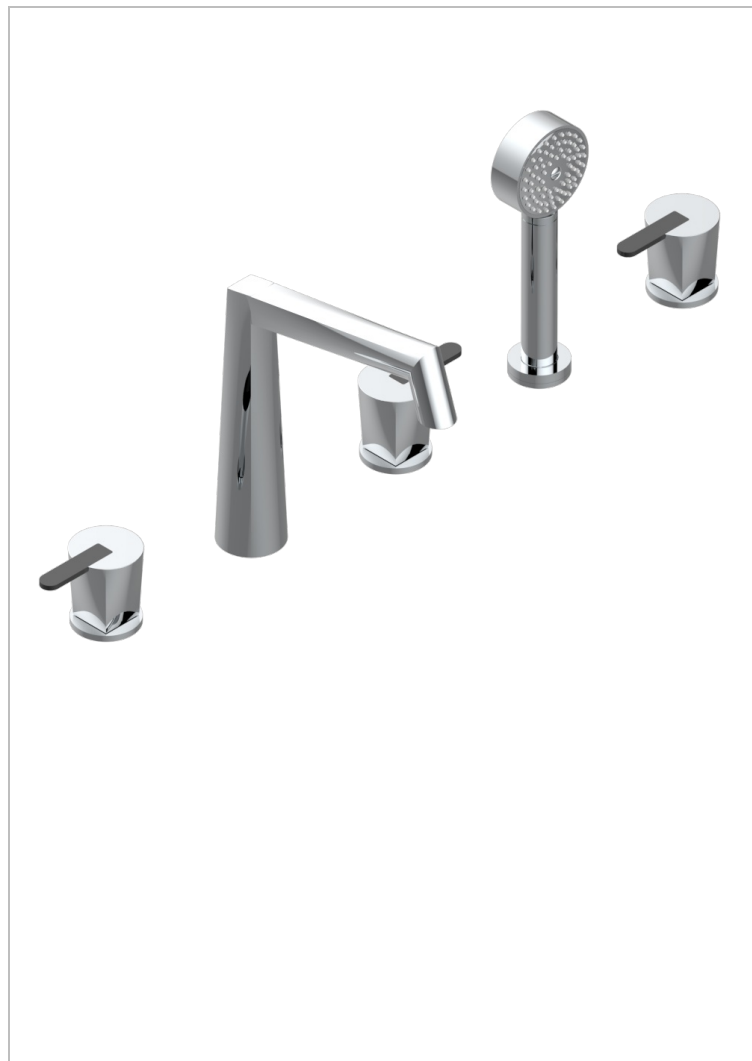

METAMORPHOSE BLACK CERAMIC

G6D-1132

5-hole bath/shower mixer with goliath spout, 2 x 3/4" valves, and rim mounted handshower supplied by progressive cartridge mixer

CHARACTERISTIC

- Métamorphose Black Ceramic
- 5-hole bath/shower mixer with goliath spout, 2 x 3/4" valves, and rim mounted handshower supplied by progressive cartridge mixer

TECHNICAL SPECS

- Recommandé : 3 bars (max. 5 bars) - Advised : 43,5 psi (max. 72 psi)
- Bec : 50 l/min à 3 bars - Douchette : 9,5 l/min à bars
- Spout : 13,2 gpm at 43.5 psi - Handshower : 2.5 gpm at 43.5 psi

AVAILABLE FINITIONS

Antique nickel - H28
Black ceram - D30
Blush PVD - H62
Brass color PVD - H49
Brown bronze color PVD - F33
Gold color PVD - H52

Graphite PVD - H64
Lacquered light bronze - D01
Matt Umber PVD - H67
Matt blush PVD - H60
Matt brass color PVD - H50
Matt brown bronze color PVD - F34

Umber PVD - H66
Varnished matt antique red copper (color finish) - H07