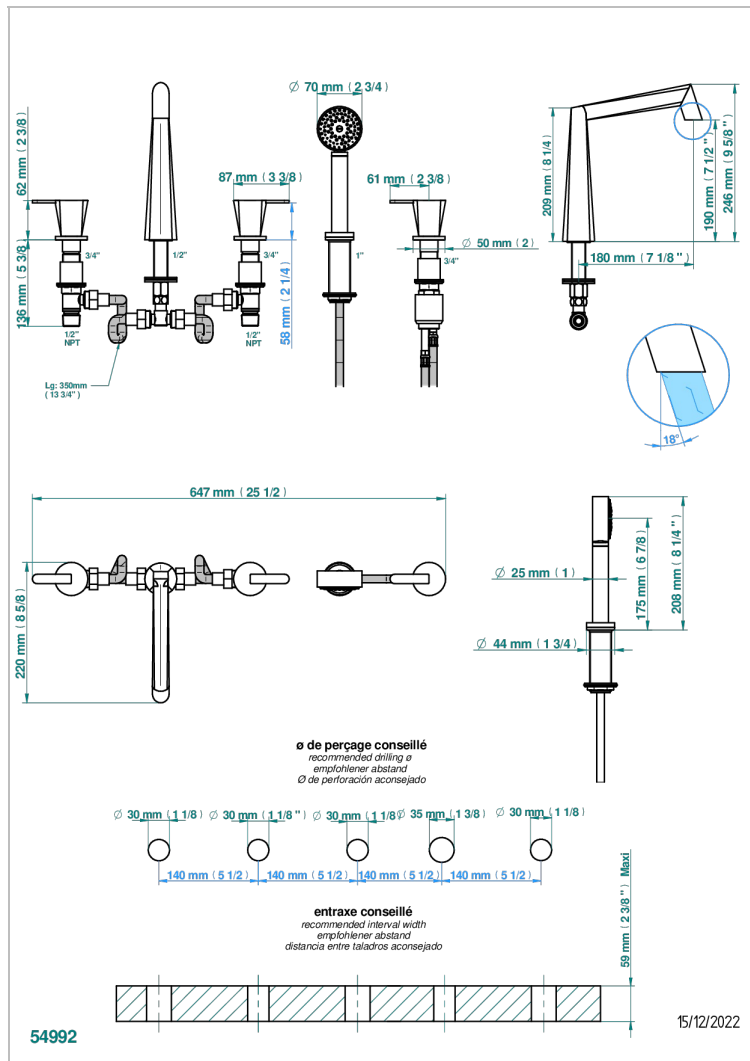

METAMORPHOSE BLACK CERAMIC

G6D-1132

5-hole bath/shower mixer with goliath spout, 2 x 3/4" valves, and rim mounted handshower supplied by progressive cartridge mixer

CHARACTERISTIC

- Métamorphose Black Ceramic
- 5-hole bath/shower mixer with goliath spout, 2 x 3/4" valves, and rim mounted handshower supplied by progressive cartridge mixer

TECHNICAL SPECS

- Recommandé : 3 bars (max. 5 bars) - Advised : 43,5 psi (max. 72 psi)
- Bec : 50 l/min à 3 bars - Douchette : 9,5 l/min à bars
- Spout : 13,2 gpm at 43.5 psi - Handshower : 2.5 gpm at 43.5 psi