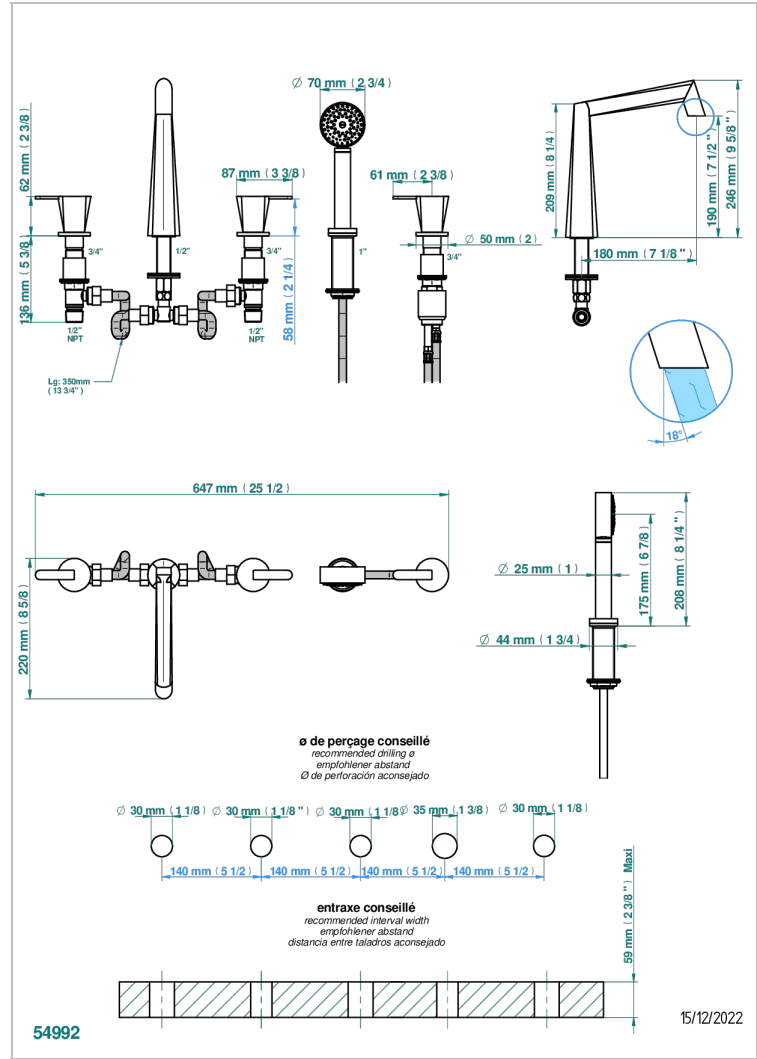

METAMORPHOSE BLACK CERAMIC

G6D-1132

5-hole bath/shower mixer with goliath spout, 2 x 3/4" valves, and rim mounted handshower supplied by progressive cartridge mixer

CHARACTERISTIC

- Métamorphose Black Ceramic
- 5-hole bath/shower mixer with goliath spout, 2 x 3/4" valves, and rim mounted handshower supplied by progressive cartridge mixer

TECHNICAL SPECS

- Recommandé : 3 bars (max. 5 bars) - Advised : 43,5 psi (max. 72 psi)
- Bec : 50 l/min à 3 bars - Douchette : 9,5 l/min à bars
- Spout : 13,2 gpm at 43.5 psi - Handshower : 2.5 gpm at 43.5 psi