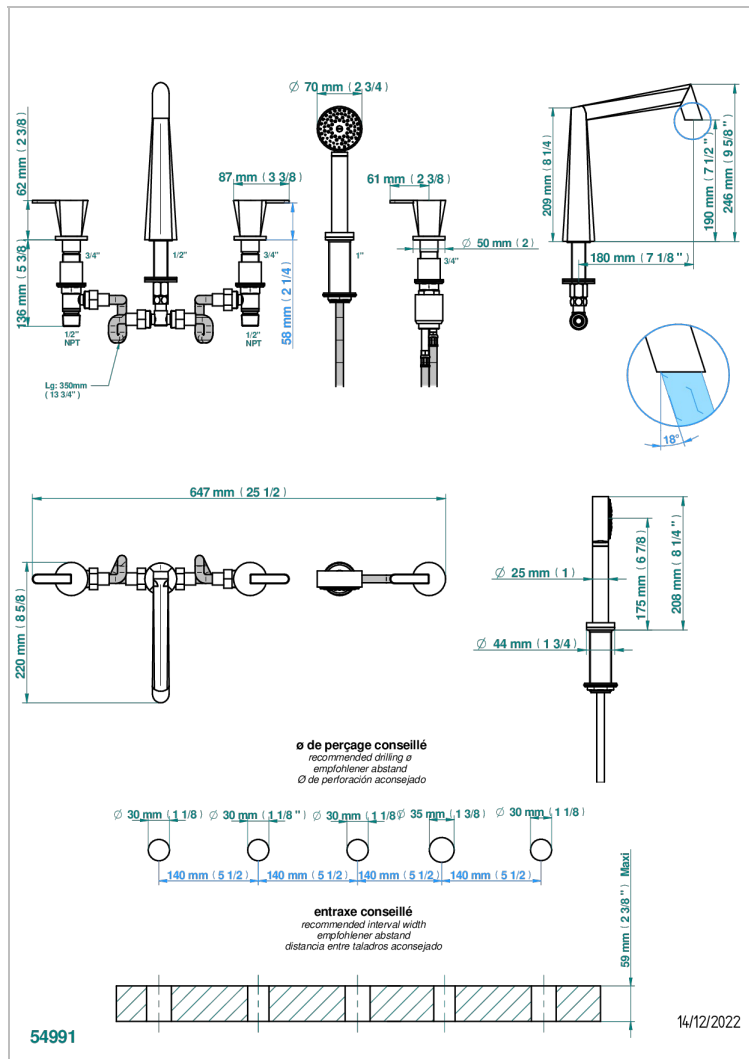

METAMORPHOSE, CARBONO

G6C-1132US

Bath/shower set with goliath spout, 2 x 3/4" valves, rim mounted ceramic mixer tap with progressive cartridge & rim mounted handshower set

CARACTERÍSTICAS

- Métamorphose, carbono
- Bath/shower set with goliath spout, 2 x 3/4" valves, rim mounted ceramic mixer tap with progressive cartridge & rim mounted handshower set

ESPECIFICACIONES TÉCNICAS

- Recommandé : 3 bars (max. 5 bars) - Advised : 43,5 psi (max. 72 psi)
- Bec : 50 l/min à 3 bars - Douchette : 9,5 l/min à bars
- Spout : 13,2 gpm at 43.5 psi - Handshower : 2.5 gpm at 43.5 psi

Pvd umber - H66
Pvd umber mate - H67