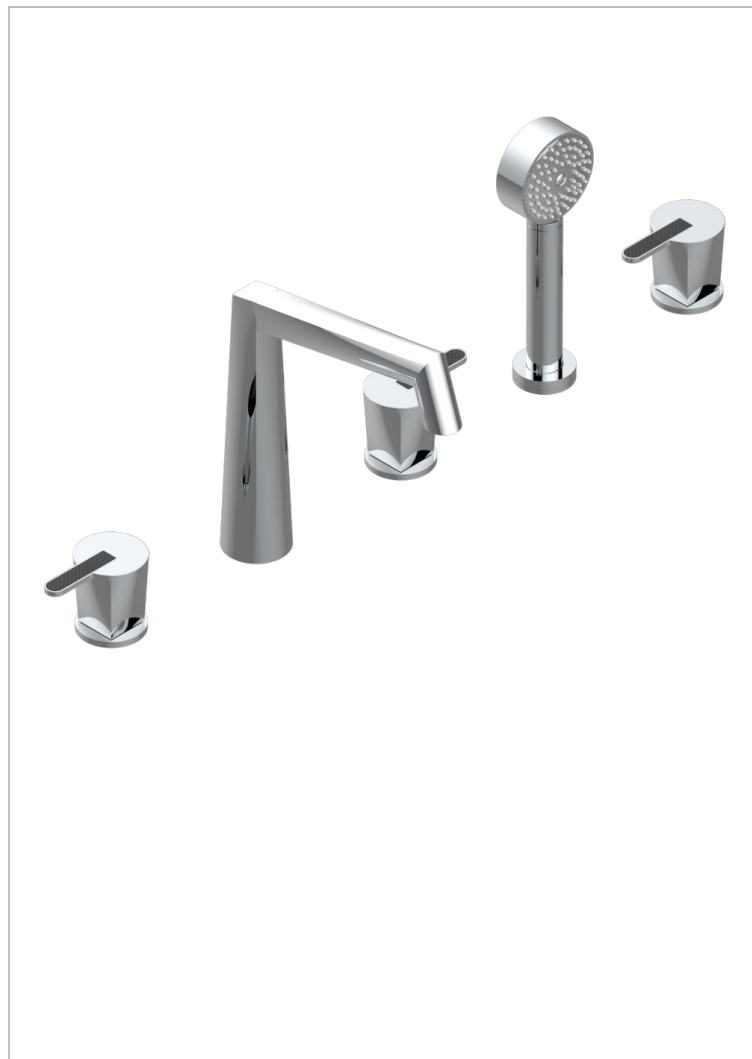

METAMORPHOSE, CARBONO

G6C-1132US

Bath/shower set with goliath spout, 2 x 3/4" valves, rim mounted ceramic mixer tap with progressive cartridge & rim mounted handshower set

CARACTERÍSTICAS

- Métamorphose, carbono
- Bath/shower set with goliath spout, 2 x 3/4" valves, rim mounted ceramic mixer tap with progressive cartridge & rim mounted handshower set

ESPECIFICACIONES TÉCNICAS

- Recommandé : 3 bars (max. 5 bars) - Advised : 43,5 psi (max. 72 psi)
- Bec : 50 l/min à 3 bars - Douchette : 9,5 l/min à bars
- Spout : 13,2 gpm at 43.5 psi - Handshower : 2.5 gpm at 43.5 psi

ACABADOS DISPONIBLES

Bronce claro - D01
Cerámica negra mate - D30
Cobre viejo mate - H07
Cromo - A02
Cromo mate - C02
Dorado - F01

Dorado mate - F07
Dorado pálido - F30
Dorado pálido mate (sin barniz) - F31
Níquel - B01
Níquel mate - C01
Níquel viejo - H28