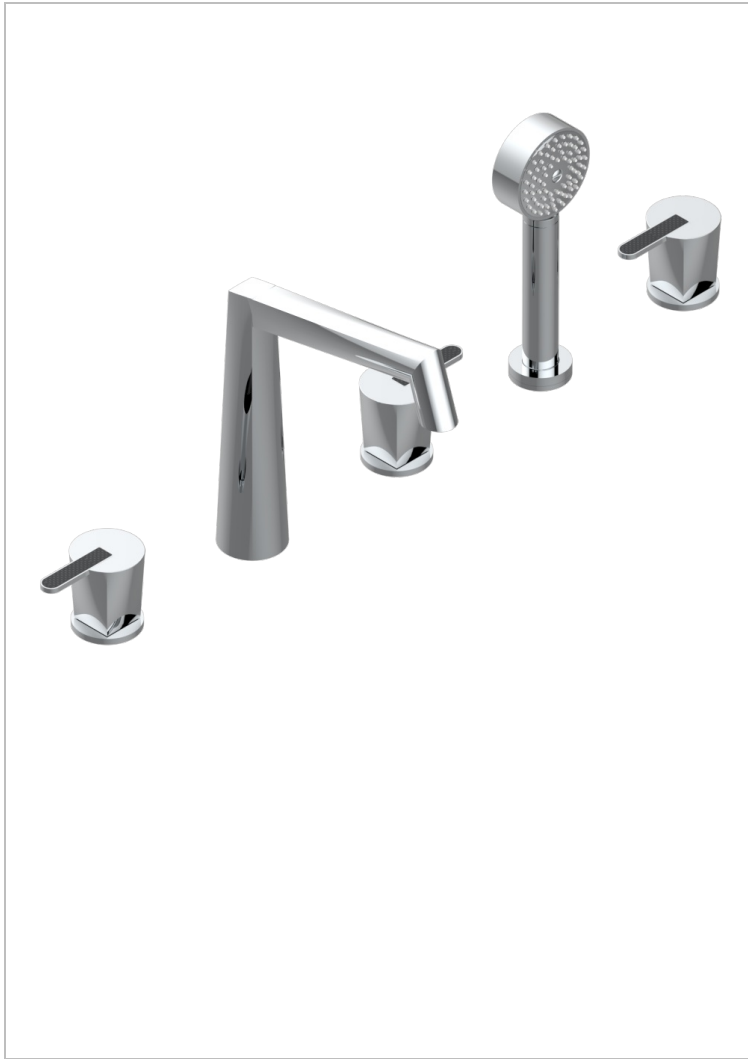

METAMORPHOSE CARBON

G6C-1132US

Roman tub set with 2 x 3/4" valves and rim mounted ceramic mixer with progressive cartridge and handshower

CHARACTERISTIC

- Métamorphose Carbon
- Roman tub set with 2 x 3/4" valves and rim mounted ceramic mixer with progressive cartridge and handshower

TECHNICAL SPECS

- Recommandé : 3 bars (max. 5 bars) - Advised : 43,5 psi (max. 72 psi)
- Bec : 50 l/min à 3 bars - Douchette : 9,5 l/min à bars
- Spout : 13,2 gpm at 43.5 psi - Handshower : 2.5 gpm at 43.5 psi

AVAILABLE FINITIONS

Black ceram - D30
Blush PVD - H62
Brass color PVD - H49
Brown bronze color PVD - F33
Chrome polished - A02
Copper antique matt, coated - H07

Gold color PVD - H52
Gold mat - F07
Gold polished - F01
Graphite PVD - H64
Light coated bronze - D01
Matt Umber PVD - H67

Matt blush PVD - H60
Matt brass color PVD - H50
Matt brown bronze color PVD - F34
Matt chrome (American satin) - CO2
Matt gold color PVD - H53
Matt graphite PVD - H65

Matt nickel (American satin) - CO1
Matt nickel color PVD - H56
Nickel antique / Sovereign - H28
Nickel color PVD - H55
Nickel polished - B01
Soft gold - F30