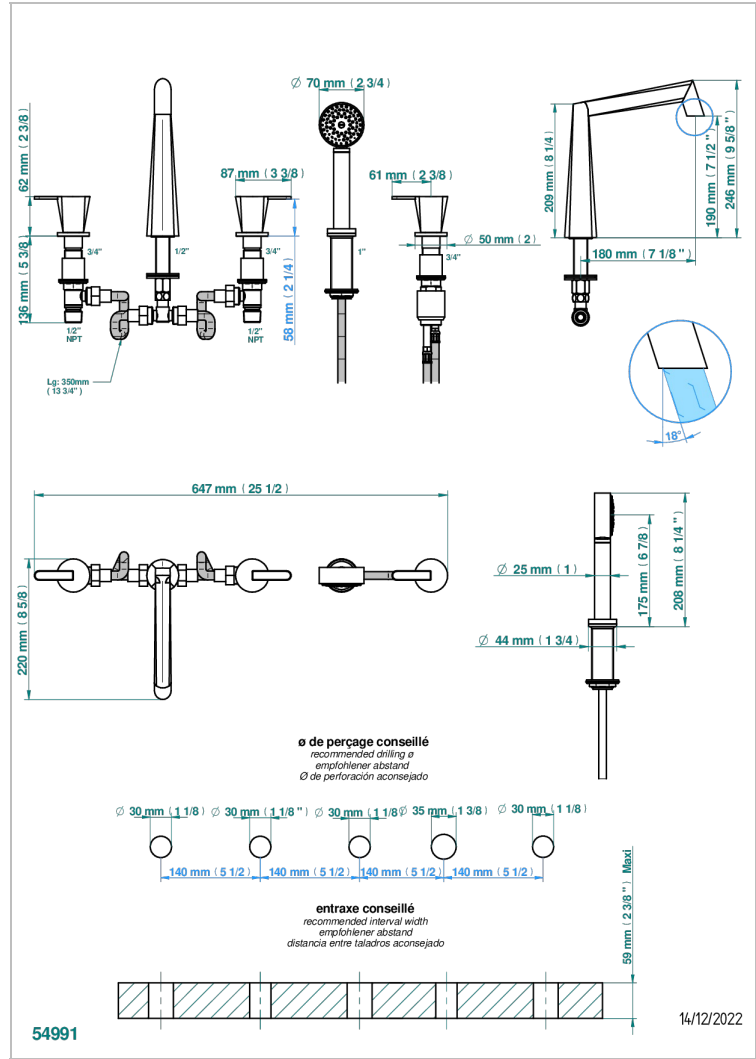

METAMORPHOSE CARBON

G6C-1132US

Roman tub set with 2 x 3/4" valves and rim mounted ceramic mixer with progressive cartridge and handshower

CHARACTERISTIC

- Métamorphose Carbon
- Roman tub set with 2 x 3/4" valves and rim mounted ceramic mixer with progressive cartridge and handshower

TECHNICAL SPECS

- Recommandé : 3 bars (max. 5 bars) - Advised : 43,5 psi (max. 72 psi)
- Bec : 50 l/min à 3 bars - Douchette : 9,5 l/min à bars
- Spout : 13,2 gpm at 43.5 psi - Handshower : 2.5 gpm at 43.5 psi