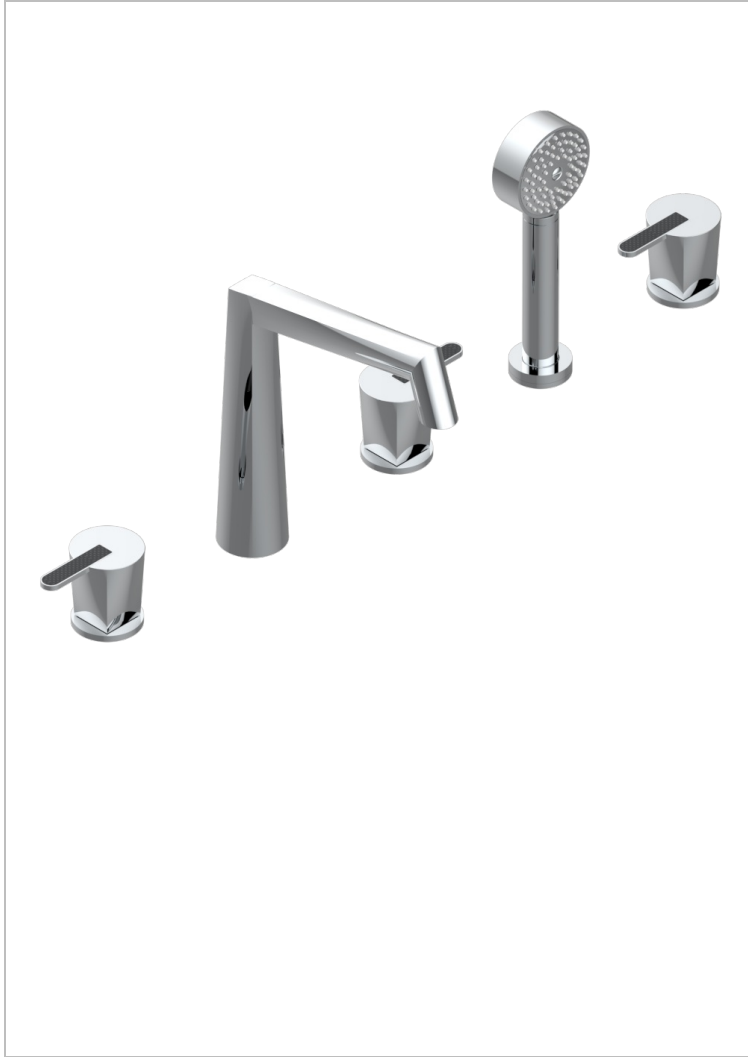

# METAMORPHOSE CARBON

G6C-1132

5-hole bath/shower mixer with goliath spout, 2 x 3/4" valves, and rim mounted handshower supplied by progressive cartridge mixer

## CHARACTERISTIC

- Métamorphose Carbon
- 5-hole bath/shower mixer with goliath spout, 2 x 3/4" valves, and rim mounted handshower supplied by progressive cartridge mixer

## TECHNICAL SPECS

- Recommandé : 3 bars (max. 5 bars) - Advised : 43,5 psi (max. 72 psi)
- Bec : 50 l/min à 3 bars - Douchette : 9,5 l/min à bars
- Spout : 13,2 gpm at 43.5 psi - Handshower : 2.5 gpm at 43.5 psi

## AVAILABLE FINITIONS

Antique nickel - H28  
Black ceram - D30  
Blush PVD - H62  
Brass color PVD - H49  
Brown bronze color PVD - F33  
Gold color PVD - H52

Graphite PVD - H64  
Lacquered light bronze - D01  
Matt Umber PVD - H67  
Matt blush PVD - H60  
Matt brass color PVD - H50  
Matt brown bronze color PVD - F34