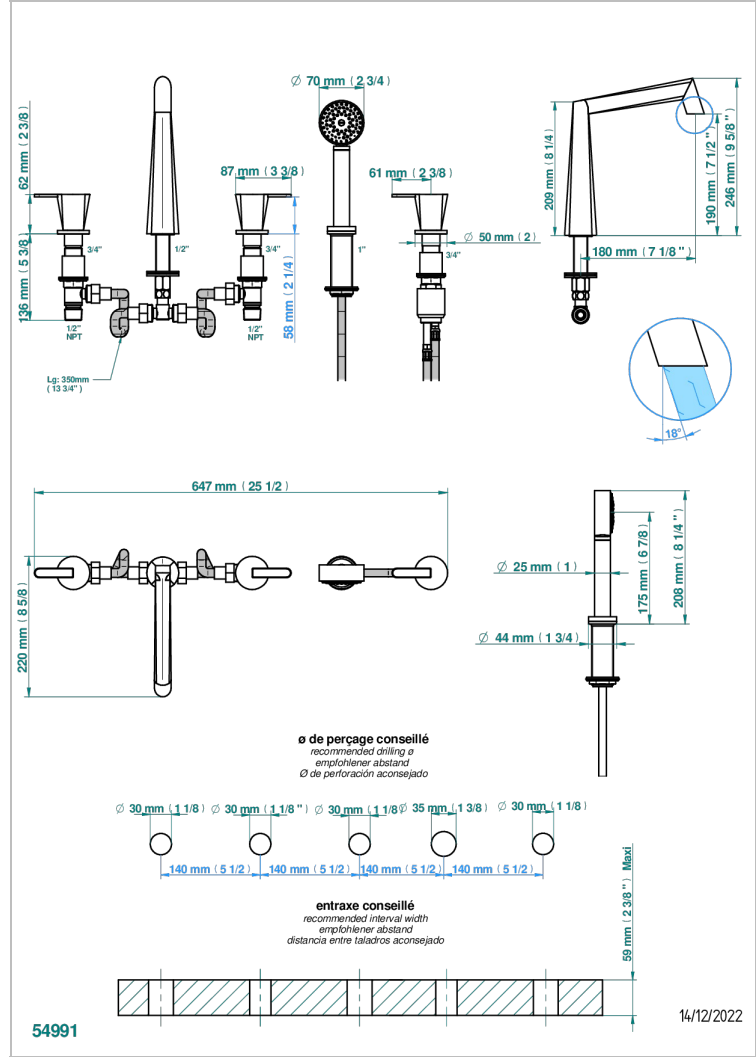

# METAMORPHOSE CARBON

G6C-1132

5-hole bath/shower mixer with goliath spout, 2 x 3/4" valves, and rim mounted handshower supplied by progressive cartridge mixer

## CHARACTERISTIC

- Métamorphose Carbon
- 5-hole bath/shower mixer with goliath spout, 2 x 3/4" valves, and rim mounted handshower supplied by progressive cartridge mixer

## TECHNICAL SPECS

- Recommandé : 3 bars (max. 5 bars) - Advised : 43,5 psi (max. 72 psi)
- Bec : 50 l/min à 3 bars - Douchette : 9,5 l/min à bars
- Spout : 13,2 gpm at 43.5 psi - Handshower : 2.5 gpm at 43.5 psi