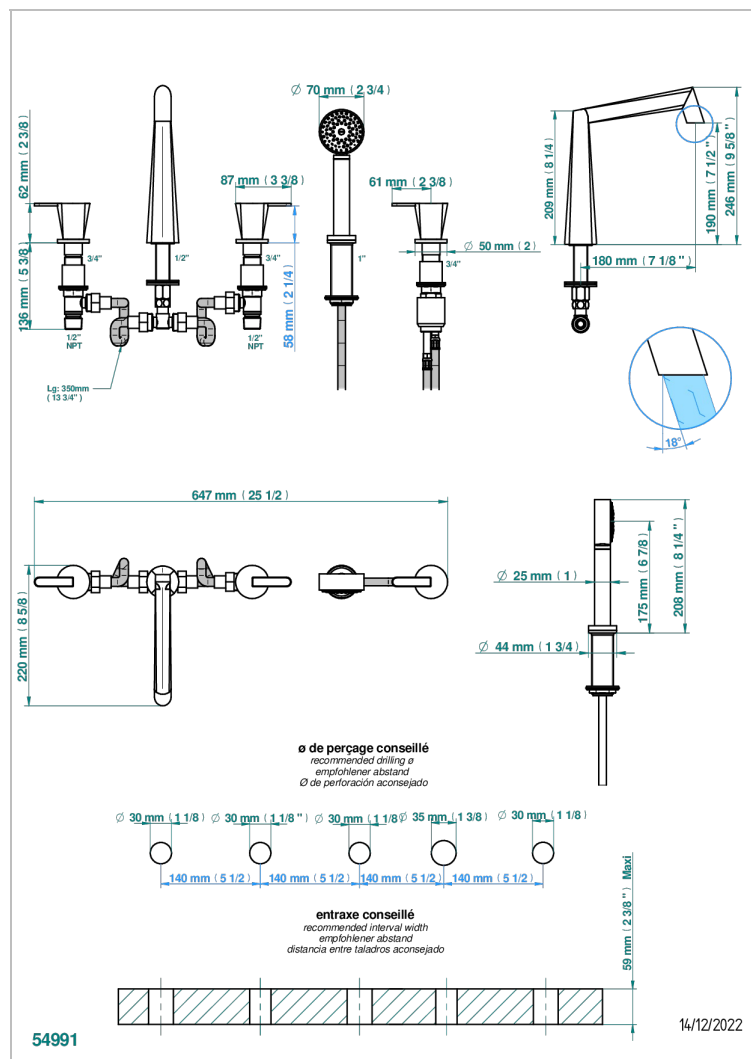

METAMORPHOSE CARBON

G6C-1132

5-hole bath/shower mixer with goliath spout, 2 x 3/4" valves, and rim mounted handshower supplied by progressive cartridge mixer

CHARACTERISTIC

- Métamorphose Carbon
- 5-hole bath/shower mixer with goliath spout, 2 x 3/4" valves, and rim mounted handshower supplied by progressive cartridge mixer

TECHNICAL SPECS

- Recommandé : 3 bars (max. 5 bars) - Advised : 43,5 psi (max. 72 psi)
- Bec : 50 l/min à 3 bars - Douchette : 9,5 l/min à bars
- Spout : 13,2 gpm at 43.5 psi - Handshower : 2.5 gpm at 43.5 psi