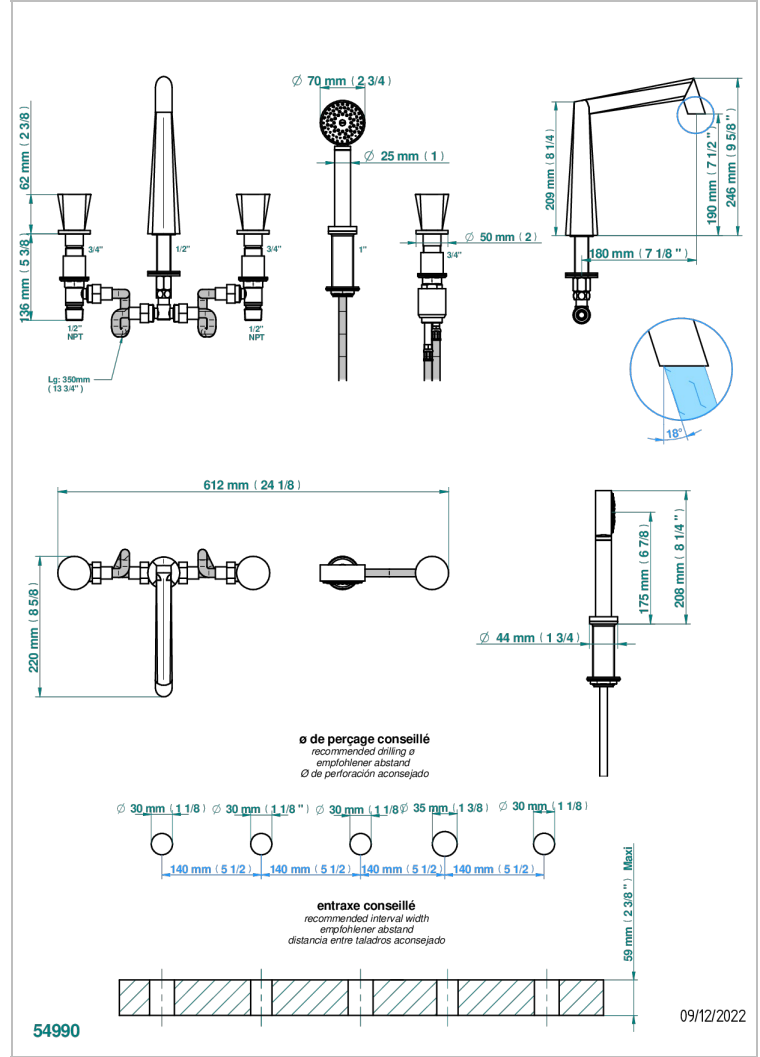

METAMORPHOSE

G6A-1132US

THG[®]
PARIS

Bath/shower set with goliath spout, 2 x 3/4" valves, rim mounted ceramic mixer tap with progressive cartridge & rim mounted handshower set

CARACTERÍSTICAS

- Métamorphose
- Bath/shower set with goliath spout, 2 x 3/4" valves, rim mounted ceramic mixer tap with progressive cartridge & rim mounted handshower set

ESPECIFICACIONES TÉCNICAS

- Recommandé : 3 bars (max. 5 bars) - Advised : 43,5 psi (max. 72 psi)
- Bec : 50 l/min à 3 bars - Douchette : 9,5 l/min à bars
- Spout : 13,2 gpm at 43.5 psi - Handshower : 2.5 gpm at 43.5 psi