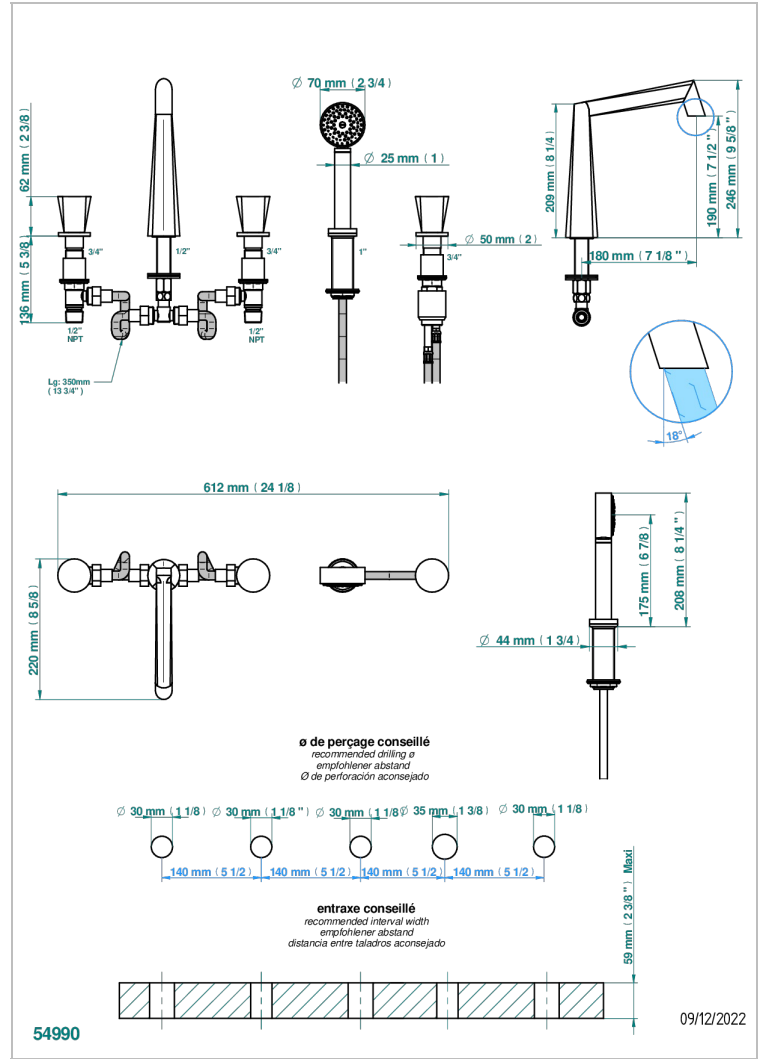

METAMORPHOSE

G6A-1132US

THG[®]
PARIS

Roman tub set with 2 x 3/4" valves and rim mounted ceramic mixer with progressive cartridge and handshower

CHARACTERISTIC

- Métamorphose
- Roman tub set with 2 x 3/4" valves and rim mounted ceramic mixer with progressive cartridge and handshower

TECHNICAL SPECS

- Recommandé : 3 bars (max. 5 bars) - Advised : 43,5 psi (max. 72 psi)
- Bec : 50 l/min à 3 bars - Douchette : 9,5 l/min à bars
- Spout : 13,2 gpm at 43.5 psi - Handshower : 2.5 gpm at 43.5 psi