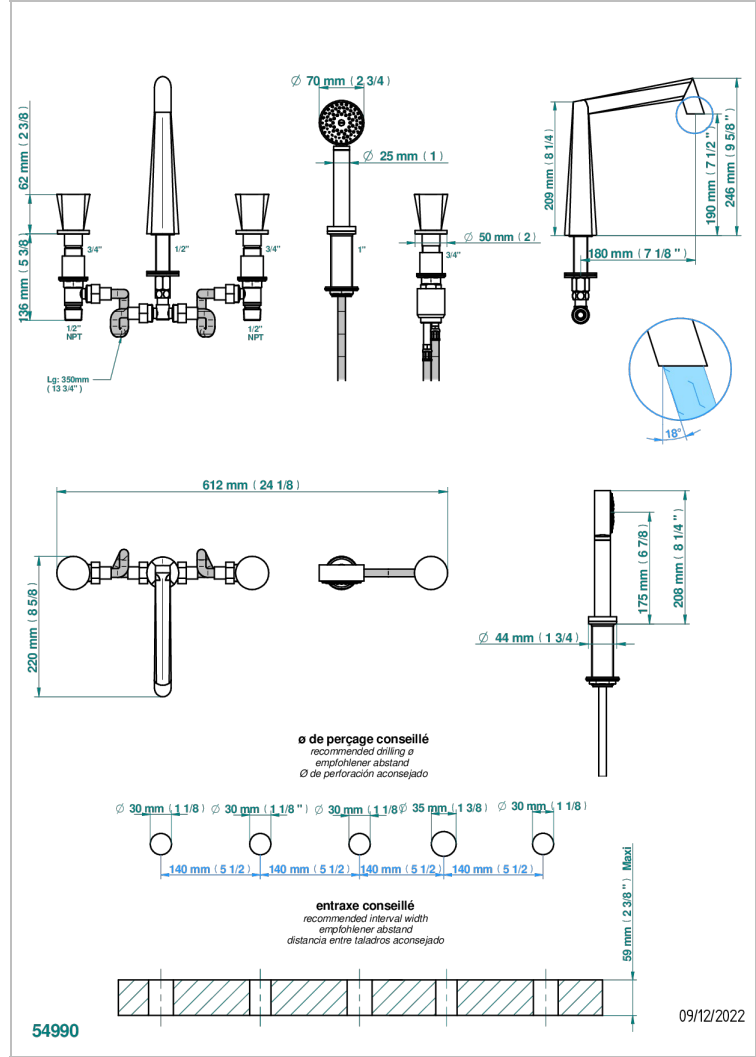

# METAMORPHOSE

G6A-1132

5-hole bath/shower mixer with goliath spout, 2 x 3/4" valves, and rim mounted handshower supplied by progressive cartridge mixer

## CHARACTERISTIC

- Métamorphose
- 5-hole bath/shower mixer with goliath spout, 2 x 3/4" valves, and rim mounted handshower supplied by progressive cartridge mixer

## TECHNICAL SPECS

- Recommandé : 3 bars (max. 5 bars) - Advised : 43,5 psi (max. 72 psi)
- Bec : 50 l/min à 3 bars - Douchette : 9,5 l/min à bars
- Spout : 13,2 gpm at 43.5 psi - Handshower : 2.5 gpm at 43.5 psi