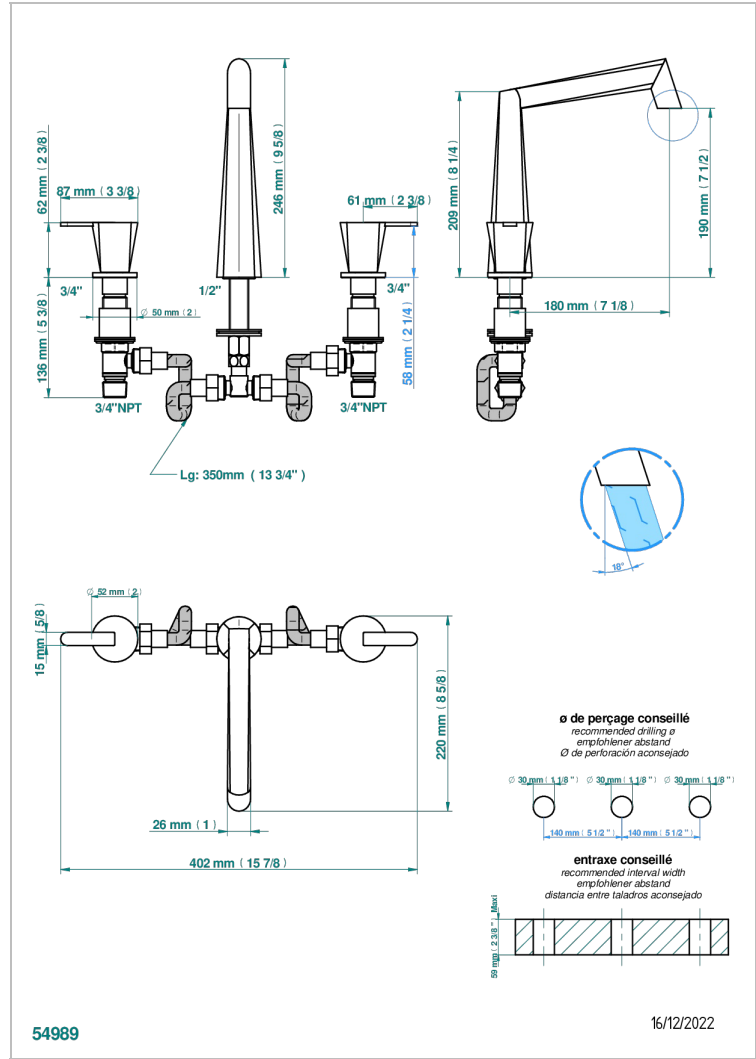

METAMORPHOSE WHITE CERAMIC

G6E-25

Rim mounted 3-hole bath mixer, goliath spout

CHARACTERISTIC

- ACS : 18ACCLY403

TECHNICAL SPECS

- Recommandé : 3 bars (max. 5 bars) - Advised : 43,5 psi (max. 72 psi)
- 48 l/min à 3 bars (12.7 gpm at 43.5 psi)

STANDARDS

AVAILABLE FINITIONS

- Antique nickel - H28
- Black ceram - D30
- Blush PVD - H62
- Brass color PVD - H49
- Brown bronze color PVD - F33
- Gold color PVD - H52

- Graphite PVD - H64
- Lacquered light bronze - D01
- Matt Umber PVD - H67
- Matt blush PVD - H60
- Matt brass color PVD - H50
- Matt brown bronze color PVD - F34