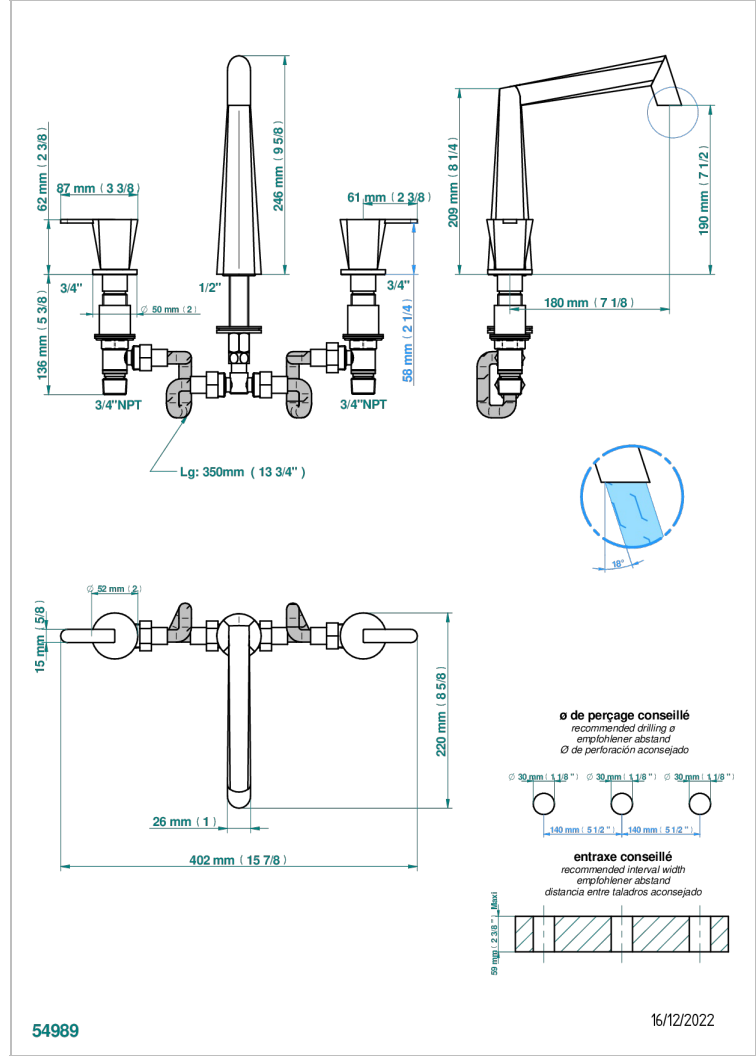

METAMORPHOSE WHITE CERAMIC

G6E-25

Rim mounted 3-hole bath mixer, goliath spout

CHARACTERISTIC

- ACS : 18ACCLY403

TECHNICAL SPECS

- Recommandé : 3 bars (max. 5 bars) - Advised : 43,5 psi (max. 72 psi)
- 48 l/min à 3 bars (12.7 gpm at 43.5 psi)

STANDARDS

AVAILABLE FINITIONS

- Antique nickel - H28
- Black ceram - D30
- Blush PVD - H62
- Brass color PVD - H49
- Brown bronze color PVD - F33
- Gold color PVD - H52

- Graphite PVD - H64
- Lacquered light bronze - D01
- Matt Umber PVD - H67
- Matt blush PVD - H60
- Matt brass color PVD - H50
- Matt brown bronze color PVD - F34