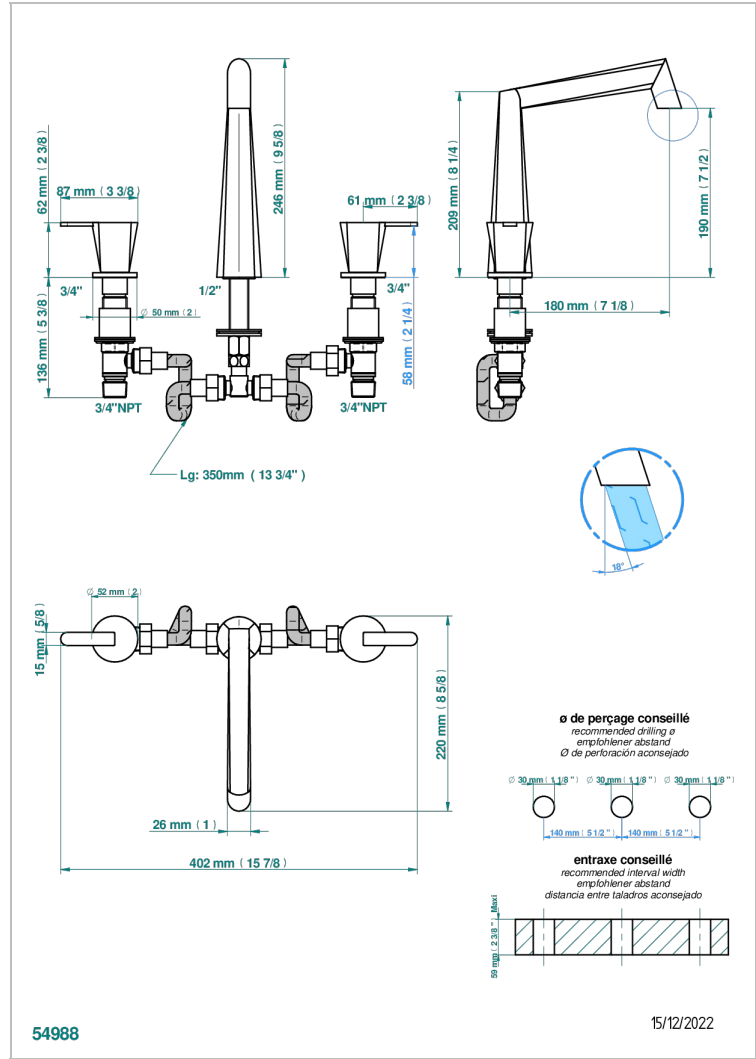

METAMORPHOSE BLACK CERAMIC

G6D-25

Rim mounted 3-hole bath mixer, goliath spout

CHARACTERISTIC

- ACS : 18ACCLY403

TECHNICAL SPECS

- Recommandé : 3 bars (max. 5 bars) - Advised : 43,5 psi (max. 72 psi)
- 48 l/min à 3 bars (12.7 gpm at 43.5 psi)

STANDARDS

AVAILABLE FINITIONS

- Antique nickel - H28
- Black ceram - D30
- Blush PVD - H62
- Brass color PVD - H49
- Brown bronze color PVD - F33
- Gold color PVD - H52

- Graphite PVD - H64
- Lacquered light bronze - D01
- Matt Umber PVD - H67
- Matt blush PVD - H60
- Matt brass color PVD - H50
- Matt brown bronze color PVD - F34