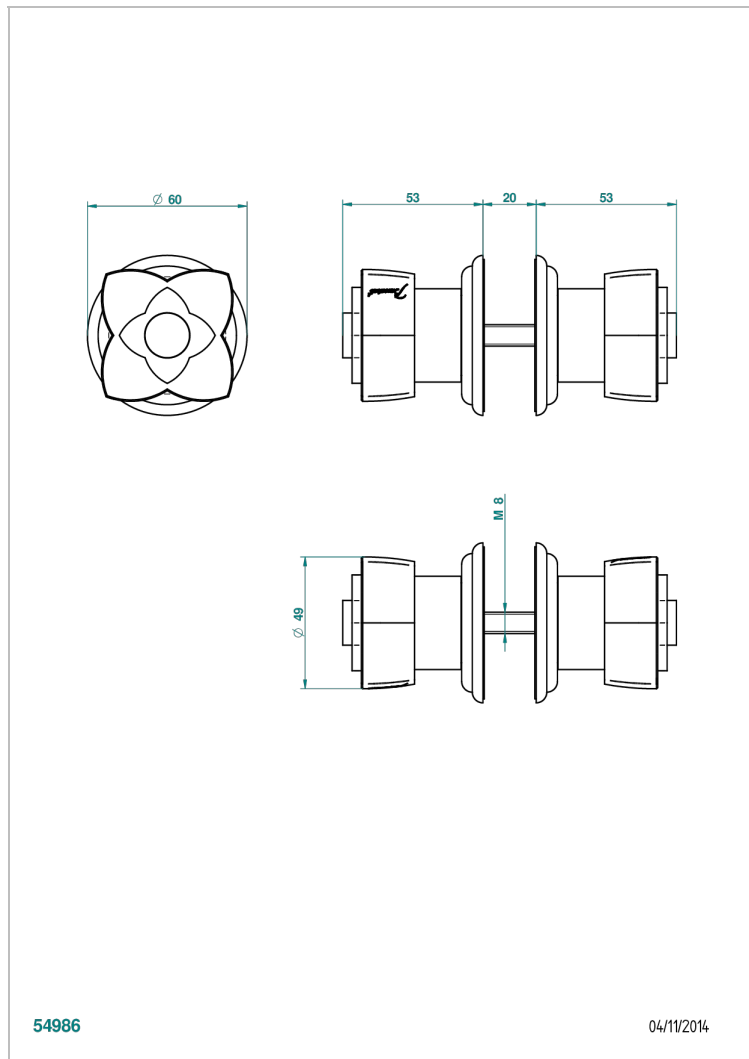

# PETALE DE CRISTAL - RED CRYSTAL

U6C-638V

Pair of large door knobs

THG<sup>®</sup>  
PARIS

## CHARACTERISTIC

- Pétale de Cristal - Red crystal
- Pair of large door knobs