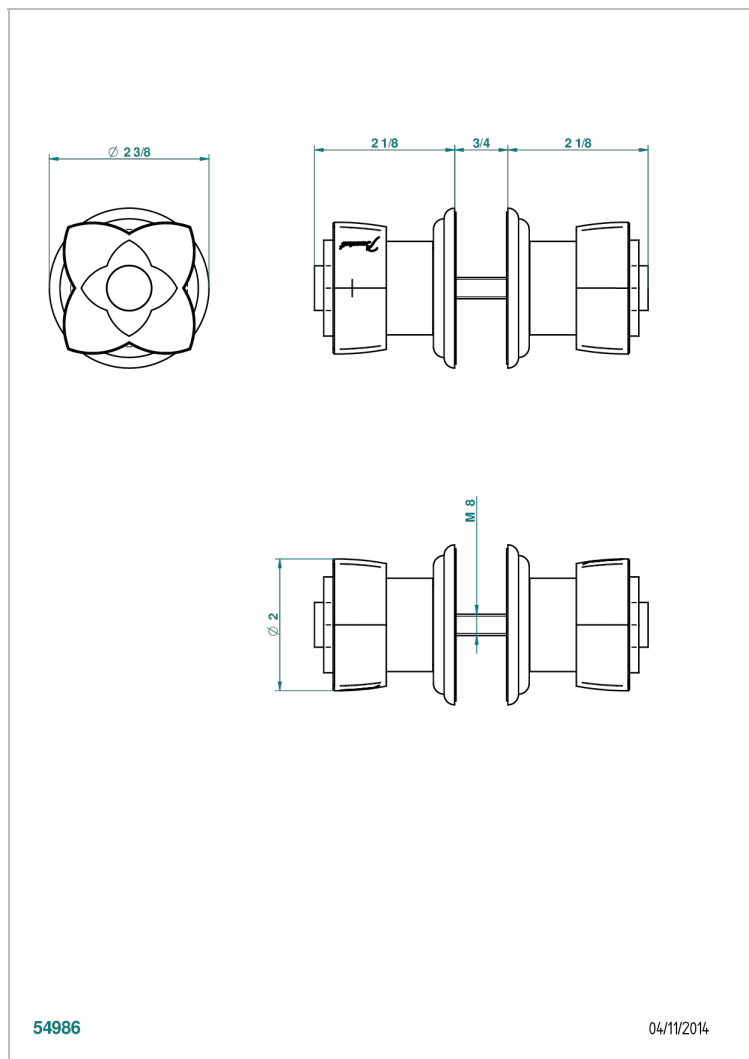

PETALE DE CRISTAL - RED CRYSTAL

U6C-638V

Pair of large door knobs

THG[®]
PARIS

CHARACTERISTIC

- Pétale de Cristal - Red crystal
- Pair of large door knobs

AVAILABLE FINITIONS

Antique nickel - H28
Black ceram - D30
Blush PVD - H62
Brass color PVD - H49
Brown bronze color PVD - F33
Gold color PVD - H52