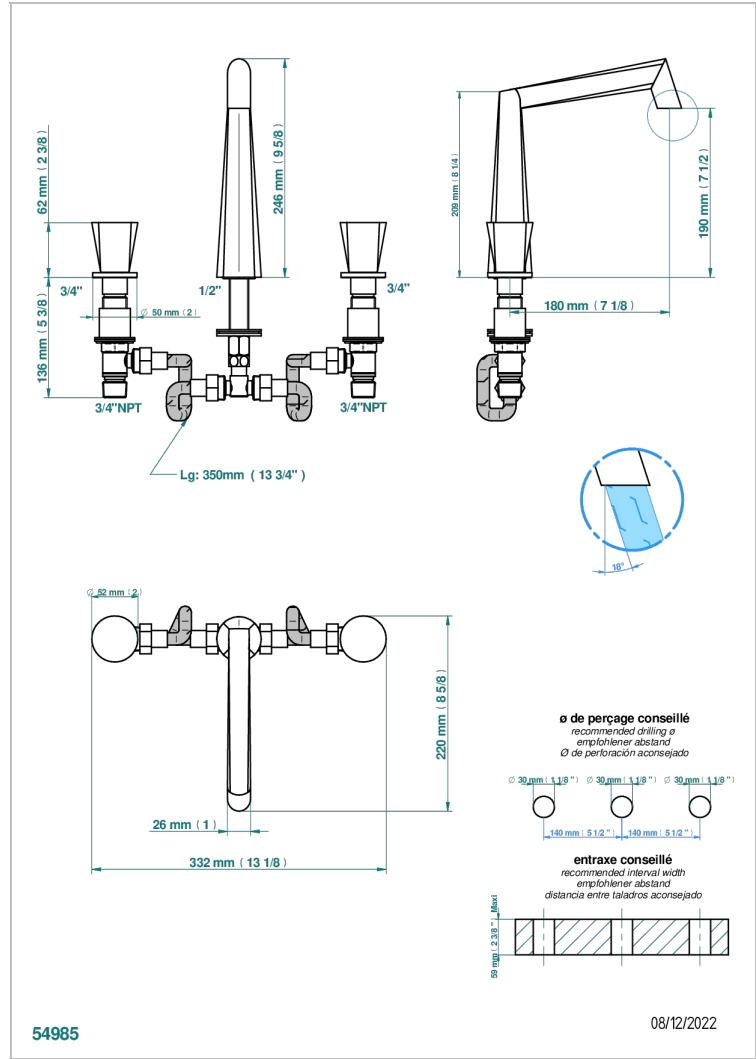

METAMORPHOSE

G6A-25

Rim mounted 3-hole bath mixer, goliath spout

CHARACTERISTIC

- ACS : 18ACCLY403

TECHNICAL SPECS

- Recommandé : 3 bars (max. 5 bars) - Advised : 43,5 psi (max. 72 psi)
- 48 l/min à 3 bars (12.7 gpm at 43.5 psi)

STANDARDS

AVAILABLE FINITIONS

- Antique nickel - H28
- Black ceram - D30
- Blush PVD - H62
- Brass color PVD - H49
- Brown bronze color PVD - F33
- Gold color PVD - H52

- Graphite PVD - H64
- Lacquered light bronze - D01
- Matt Umber PVD - H67
- Matt blush PVD - H60
- Matt brass color PVD - H50
- Matt brown bronze color PVD - F34