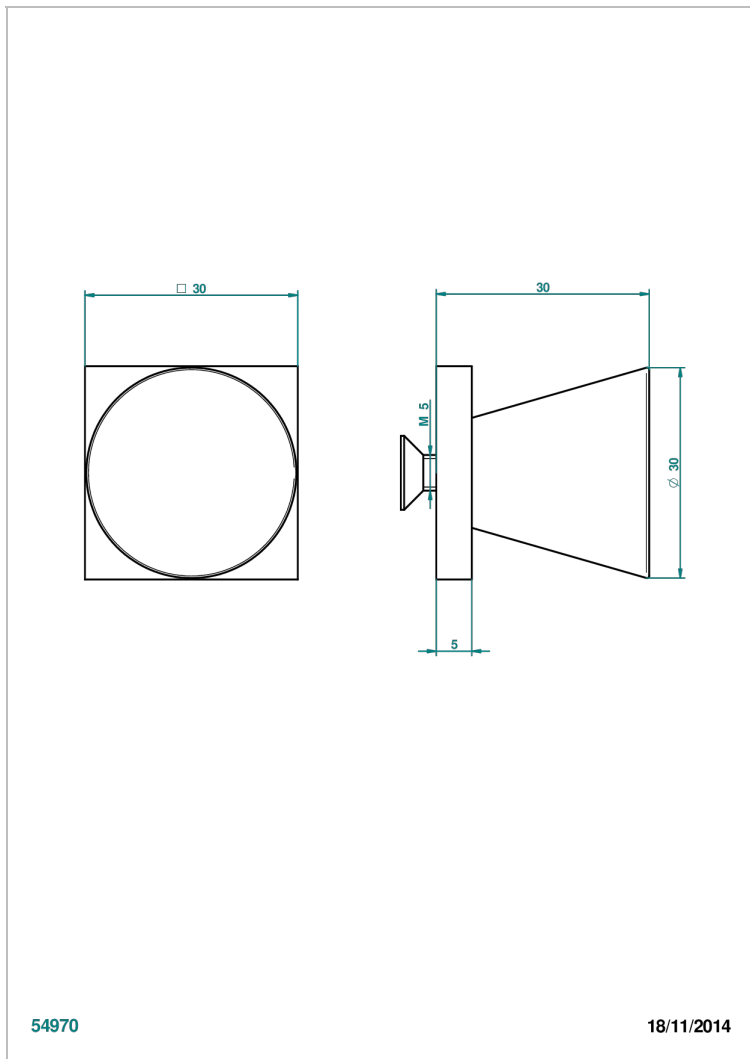

METAMORPHOSE WHITE CERAMIC

G6E-26BP

Medium size knob

THG[®]
PARIS

54970

18/11/2014

CHARACTERISTIC

- Métamorphose White Ceramic
- Medium size knob