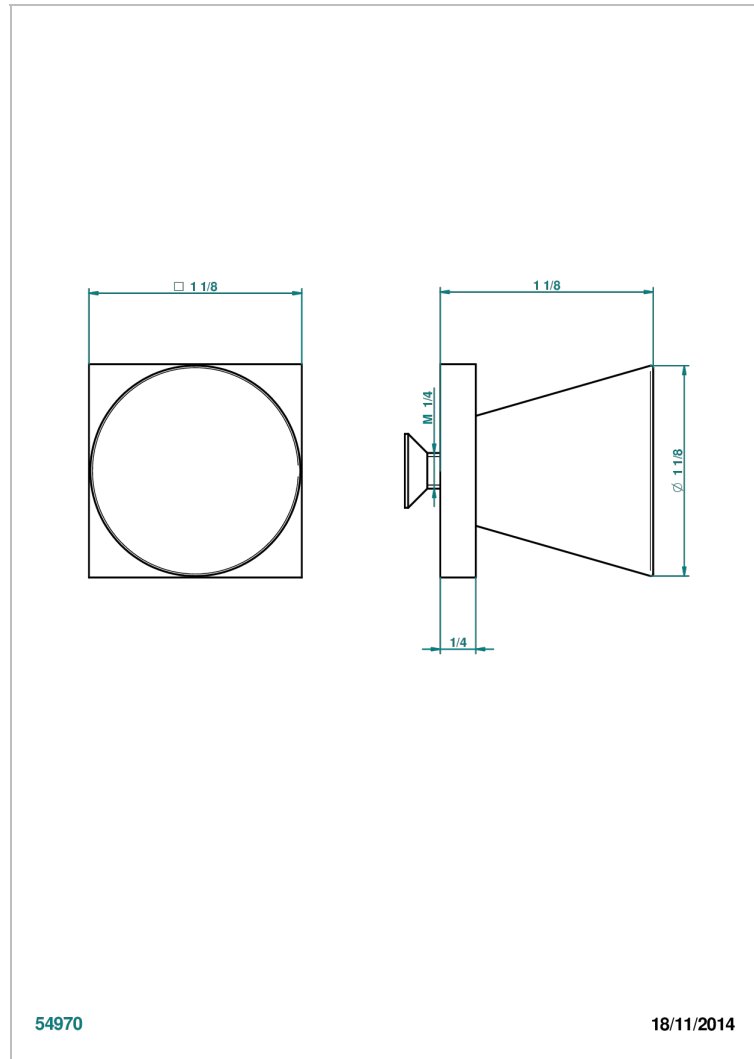

METAMORPHOSE WHITE CERAMIC

G6E-26BP

Medium size knob

THG[®]
PARIS

CHARACTERISTIC

- Métamorphose White Ceramic
- Medium size knob

AVAILABLE FINITIONS

Black ceram - D30
Blush PVD - H62
Brass color PVD - H49
Brown bronze color PVD - F33
Chrome polished - A02
Copper antique matt, coated - H07