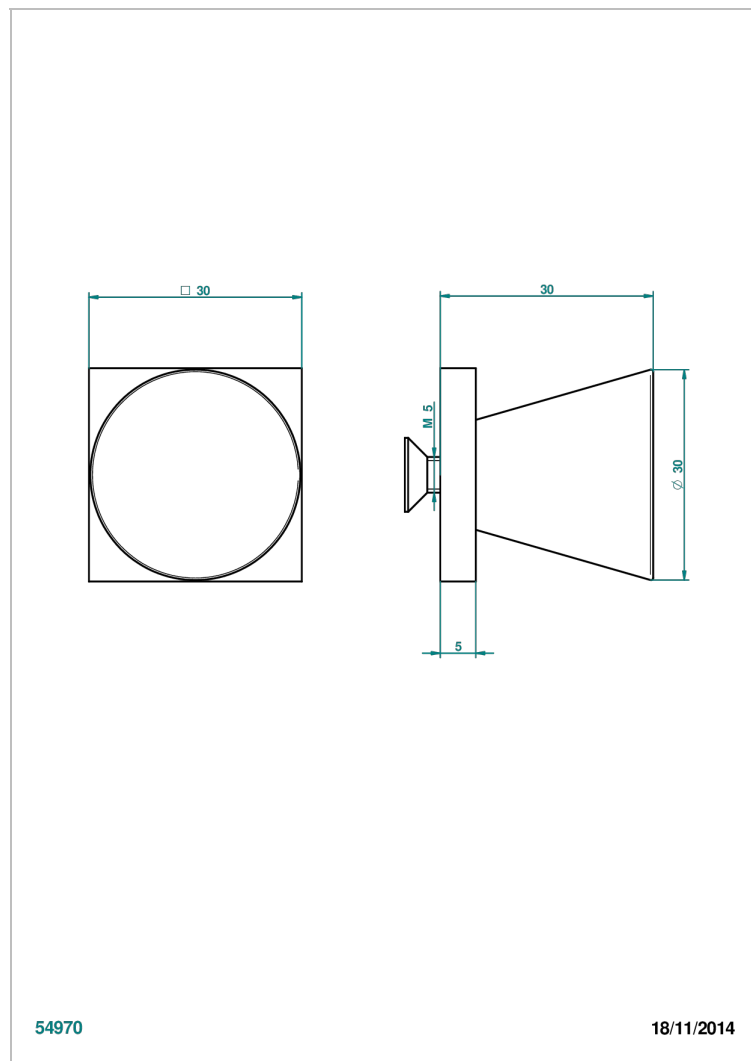

# METAMORPHOSE WHITE CERAMIC

G6E-26BP

Medium size knob

54970

18/11/2014

## CHARACTERISTIC

- Métamorphose White Ceramic
- Medium size knob