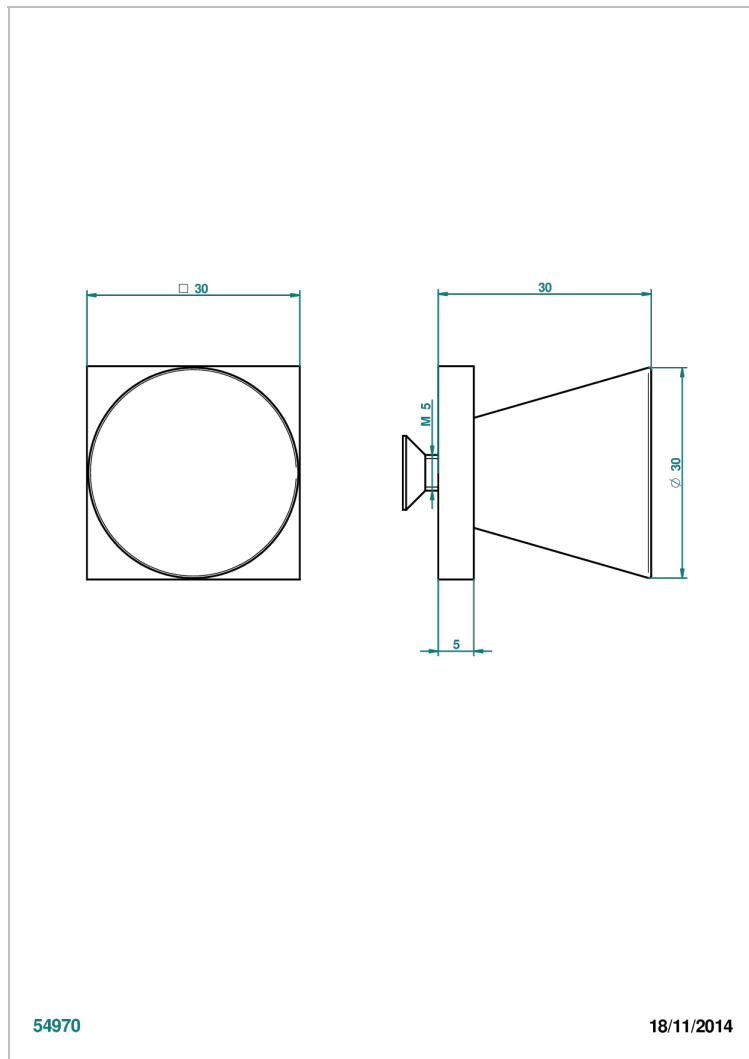

METAMORPHOSE BLACK CERAMIC

G6D-26BP

Medium size knob

THG[®]
PARIS

CHARACTERISTIC

- Métamorphose Black Ceramic
- Medium size knob

AVAILABLE FINITIONS

Antique nickel - H28
Black ceram - D30
Blush PVD - H62
Brass color PVD - H49
Brown bronze color PVD - F33
Gold color PVD - H52