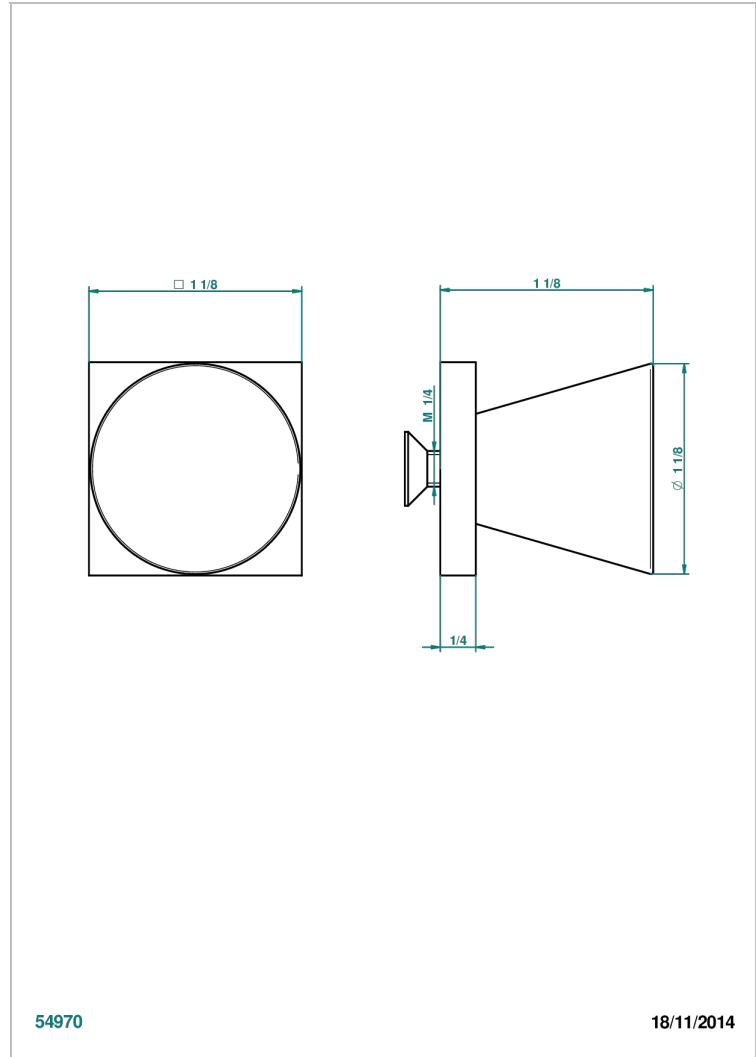

METAMORPHOSE BLACK CERAMIC

G6D-26BP

Medium size knob

THG[®]
PARIS

CHARACTERISTIC

- Métamorphose Black Ceramic
- Medium size knob

AVAILABLE FINITIONS

Antique nickel - H28
Black ceram - D30
Blush PVD - H62
Brass color PVD - H49
Brown bronze color PVD - F33
Gold color PVD - H52