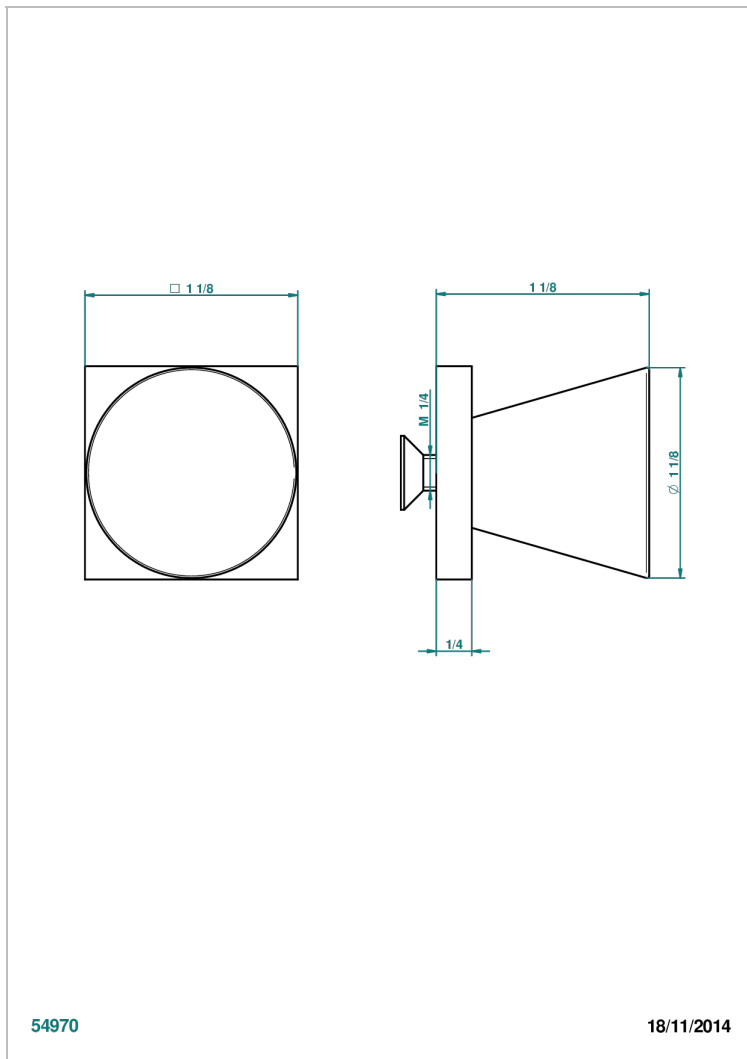

# METAMORPHOSE BLACK CERAMIC

G6D-26BP

Medium size knob

THG<sup>®</sup>  
PARIS

## CHARACTERISTIC

- Métamorphose Black Ceramic
- Medium size knob