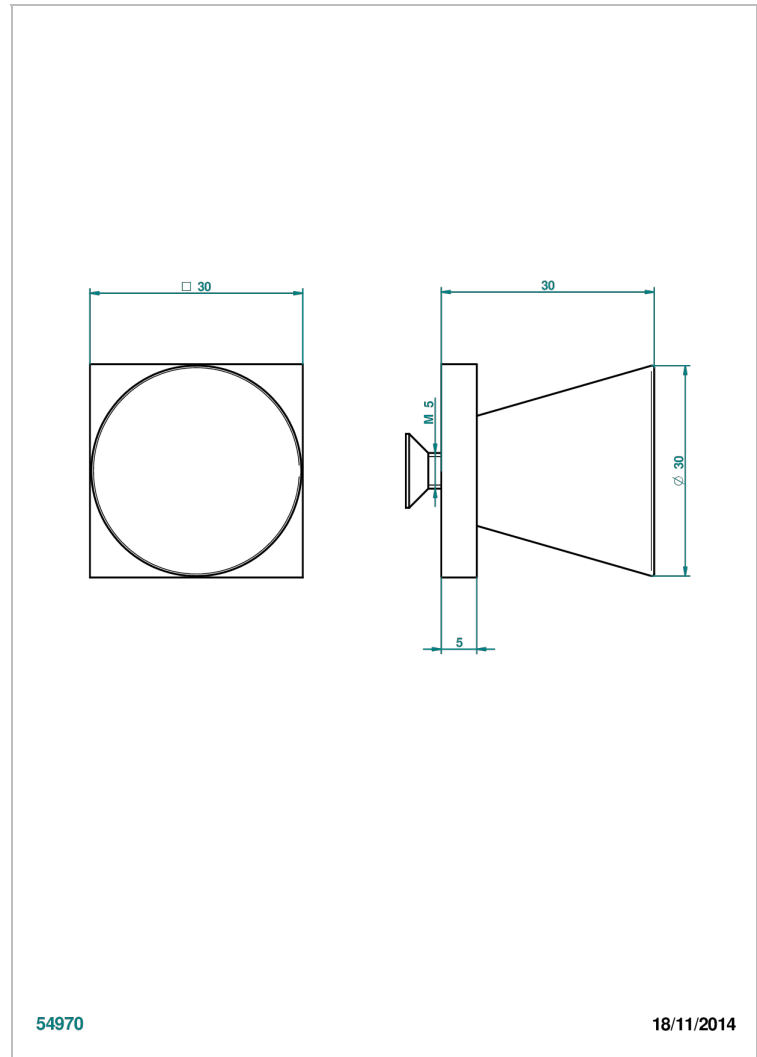

METAMORPHOSE BLACK CERAMIC

G6D-26BP

Medium size knob

THG[®]
PARIS

54970

18/11/2014

CHARACTERISTIC

- Métamorphose Black Ceramic
- Medium size knob